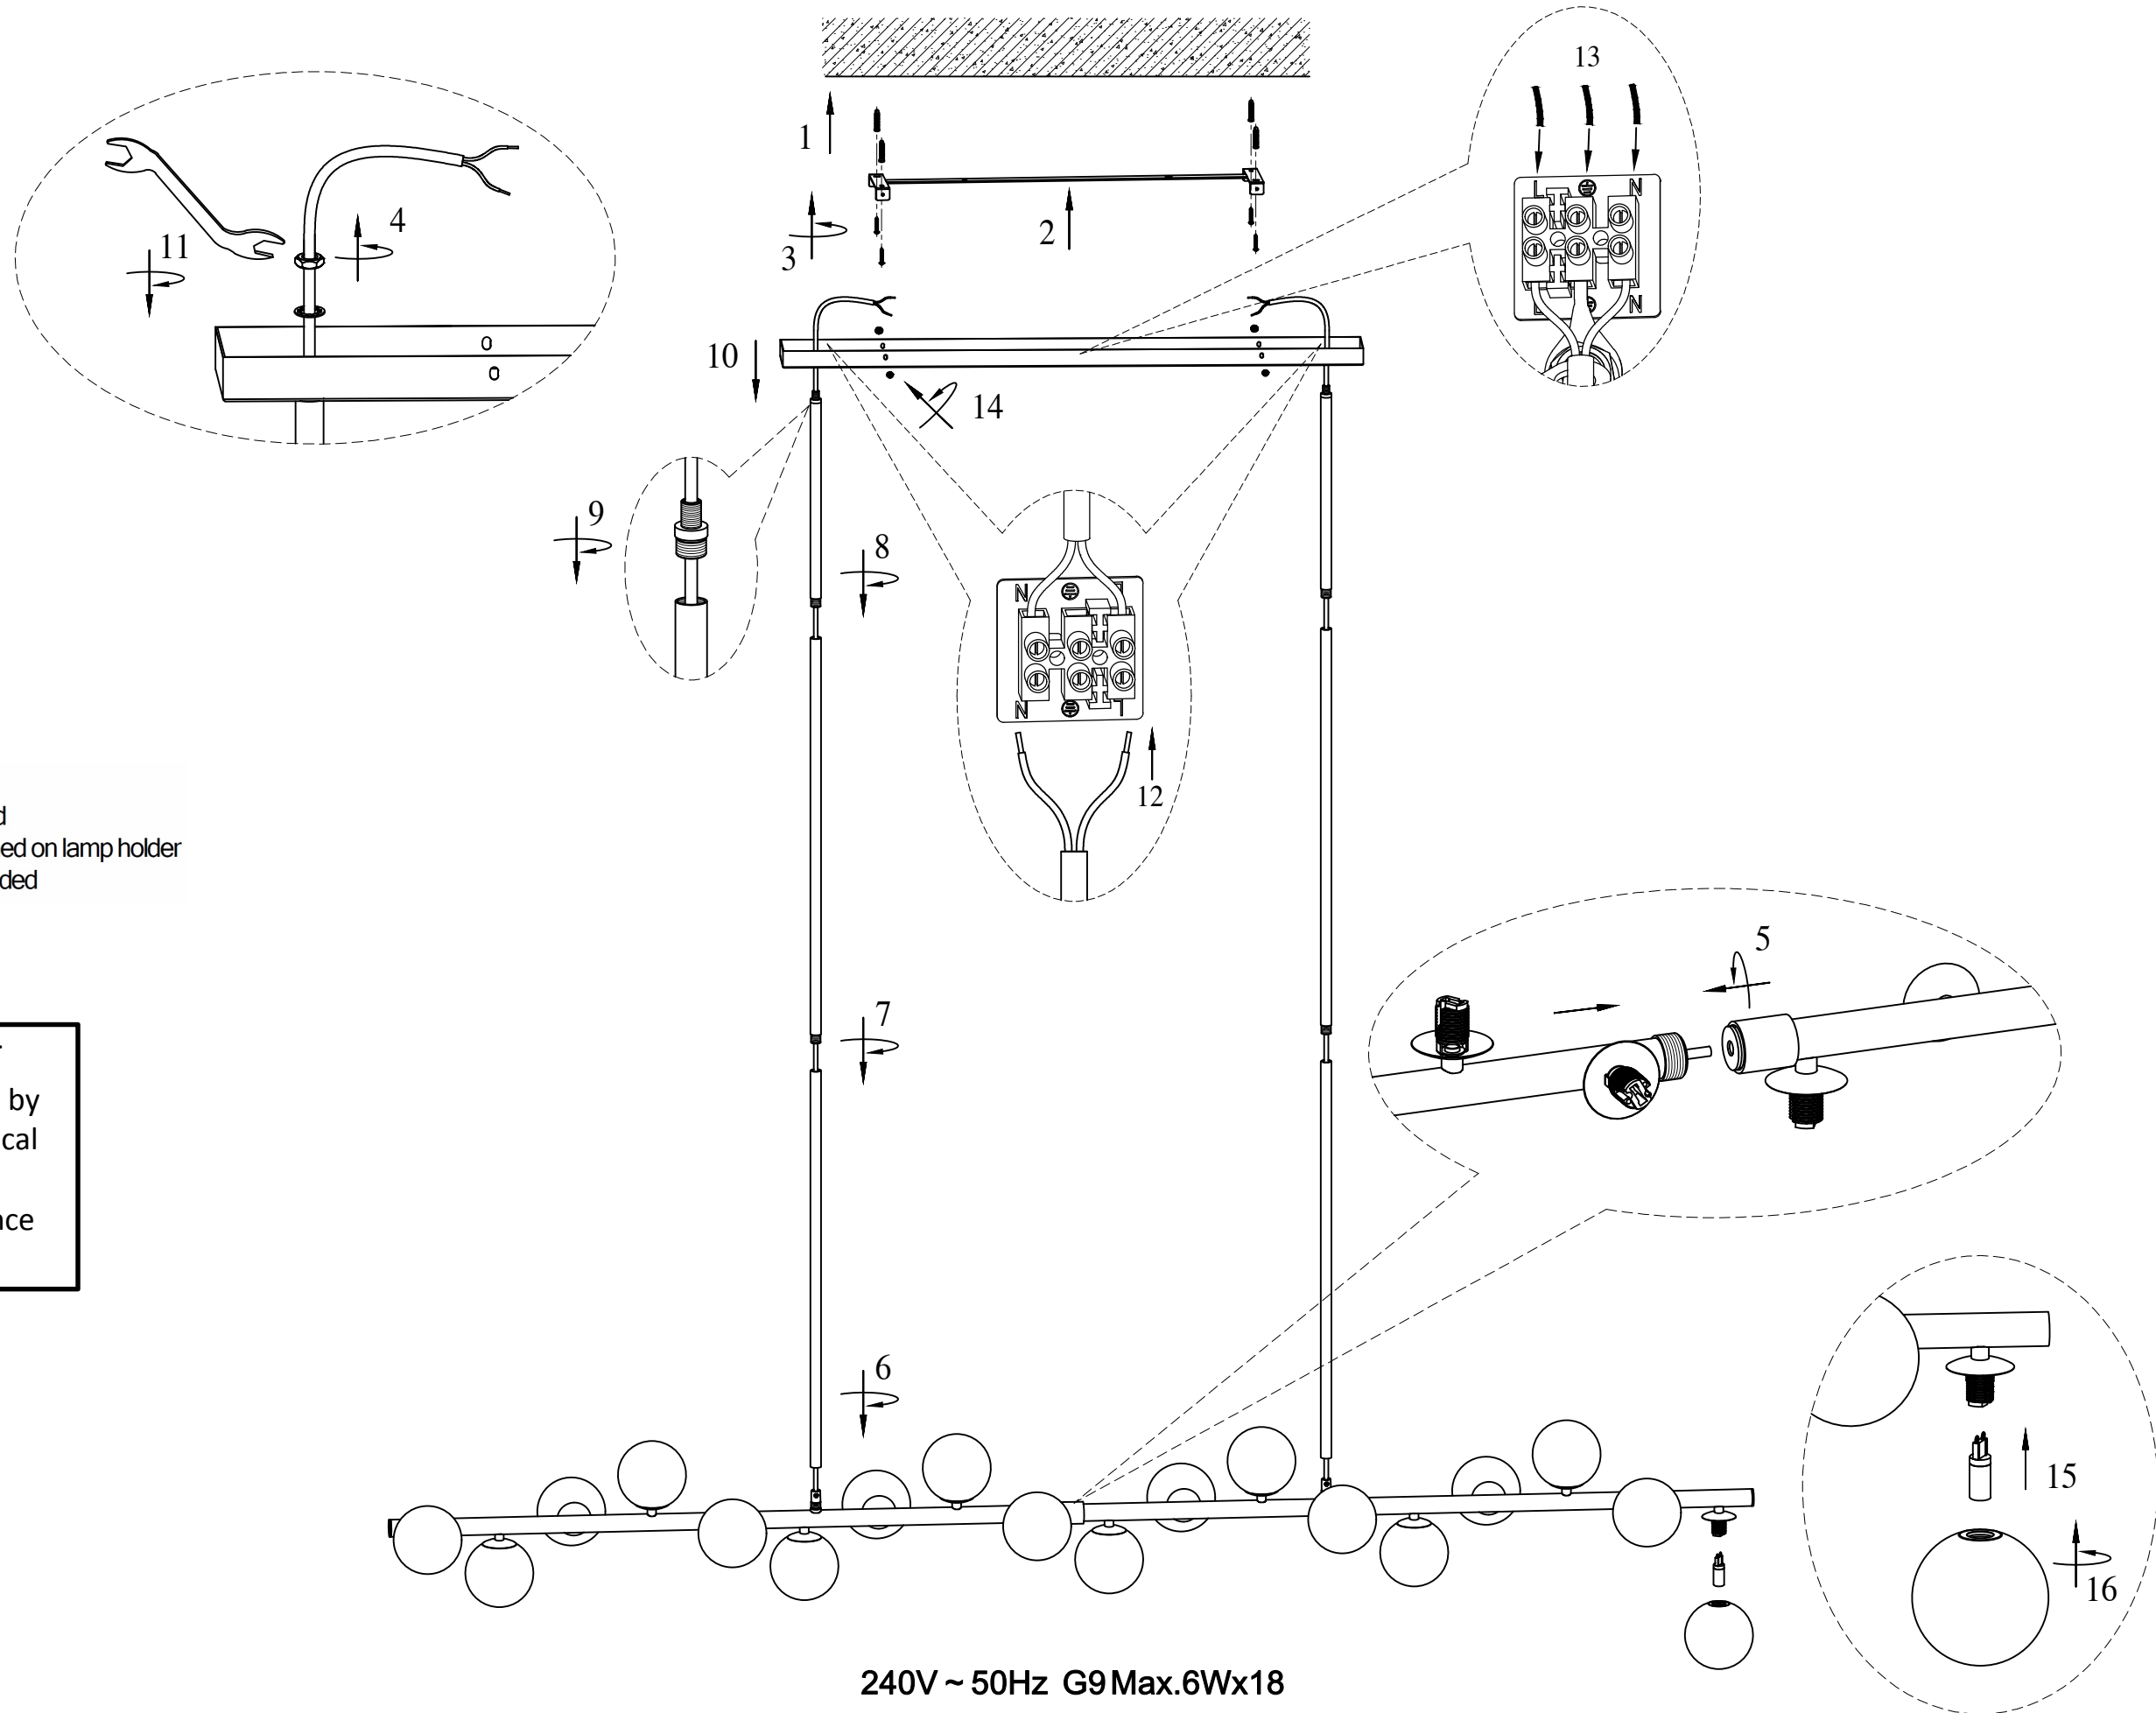

# ITEM NO.:MORAN PE18

Disclaimer:  
 / Tools not included  
 Shade ring attached on lamp holder  
 Globe(s) not included

**IMPORTANT**  
 Must be installed by  
 a qualified electrical  
 contractor.  
 Install in accordance  
 with AS/NZ3000

240V ~ 50Hz G9 Max.6Wx18

NOTE:GLOBE NOT INCLUDED

**Telbix.**