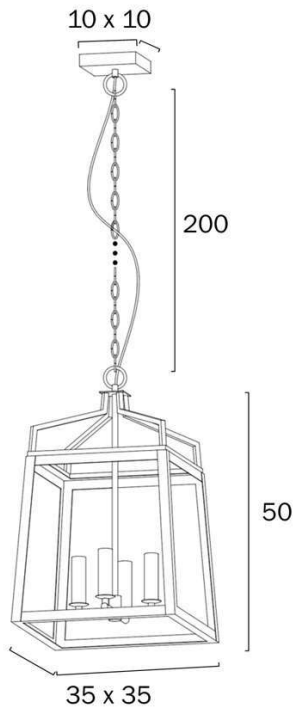

Overview

Family name	Monteal
Categories	Pendants
Usage	Indoor Lighting

Color / Material

Fixture Color	Antique Gold, Black
Fixture Material	Iron

Size

Fixture Length (cm)	35.0
Fixture Width (cm)	35.0
Fixture Height (cm)	50.0
Canopy Length (cm)	10.0
Canopy Width (cm)	10.0
Suspension Length (cm)	200.0
Height Adjustable?	Yes

Specification

Voltage Input	240V
Total Wattage (max)	100
Wattage	25
Globe Type	E14
Globe / Light Source qty	4
Globe / Light Source included	No
Electrical Protection	CLASS I - HIGH VOLTAGE, EARTH REQUIRED
IP rating	IP20
Replacement Warranty	*3 Years

Barcode

GTIN 9329501065358

Image -dimensions

Note: Dimensions are only a guide and may vary due to manufacturing variations.