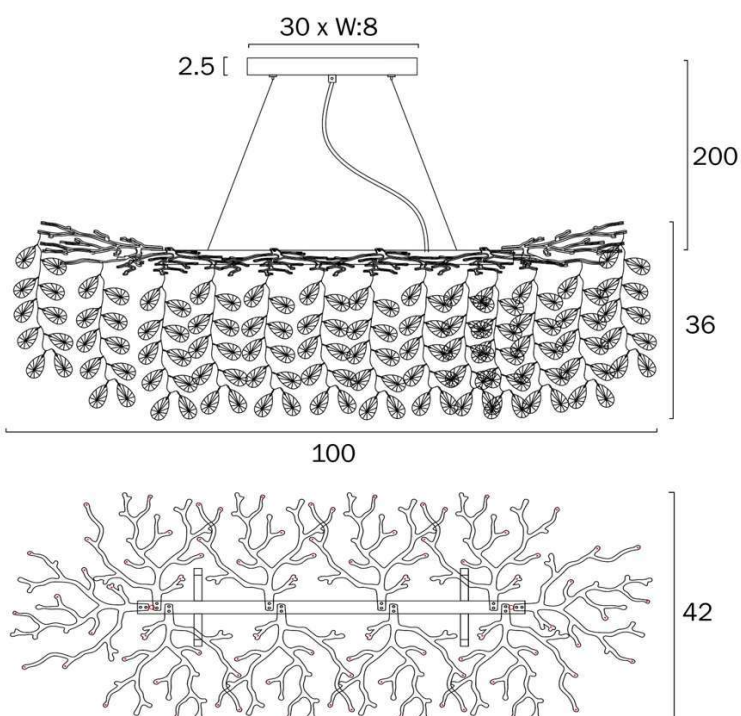

Globe / Light Source included	No
Dimmable	Globe Dependant
Electrical Protection	CLASS I - HIGH VOLTAGE, EARTH REQUIRED
IP rating	IP20
Lead and Plug	No
Approvals	RCM
Installation Required	Yes (by Licensed Electrician only)
Care Instructions	Do not use strong liquid cleaners, Wipe clean with a dry cloth
Replacement Warranty	*3 Years

Barcode

GTIN 9329501070802

Image -dimensions

Note: Dimensions are only a guide and may vary due to manufacturing variations.