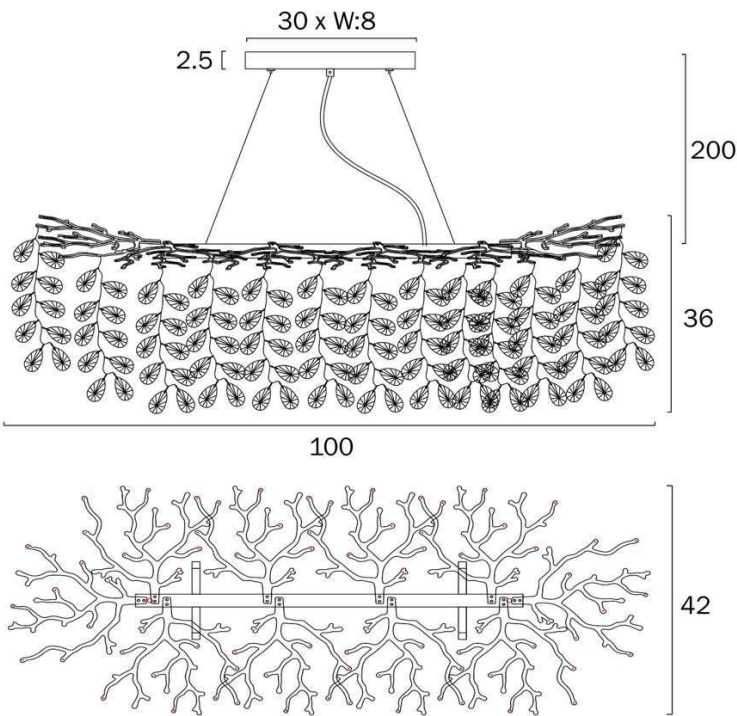

Dimmable	Globe Dependant
Electrical Protection	CLASS I - HIGH VOLTAGE, EARTH REQUIRED
IP rating	IP20
Lead and Plug	No
Approvals	RCM
Installation Required	Yes (by Licensed Electrician only)
Care Instructions	Do not use strong liquid cleaners, Wipe clean with a dry cloth
Replacement Warranty	*3 Years

Barcode

GTIN 9329501070819

Image -dimensions

Note: Dimensions are only a guide and may vary due to manufacturing variations.