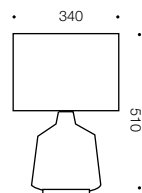

Sylvia

Specifications

Type	Table Lamp
Light Source	25w E27max
Globe	Not included
Warranty	1 year*

Measurements

Colours

Chrome/WHCH

Gold/BKGD

Codes