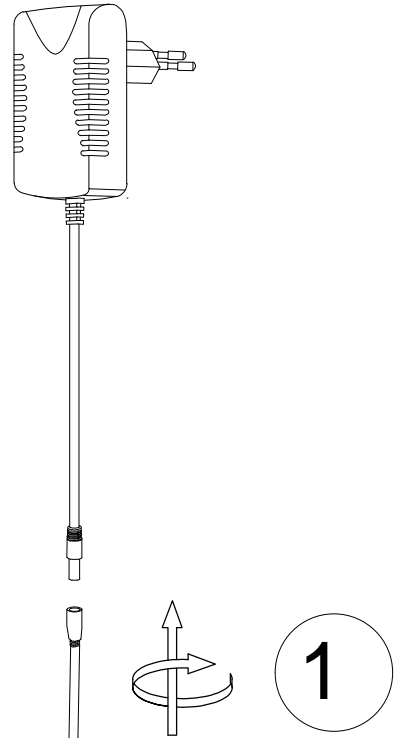

ITEM NO.:MODRIC TL

- Disclaimer:
-  Tools not included
 -  Shade ring attached on lamp holder
 -  Globe(s) not included

Telbix.

240V ~ 50Hz LED 12W 3000K