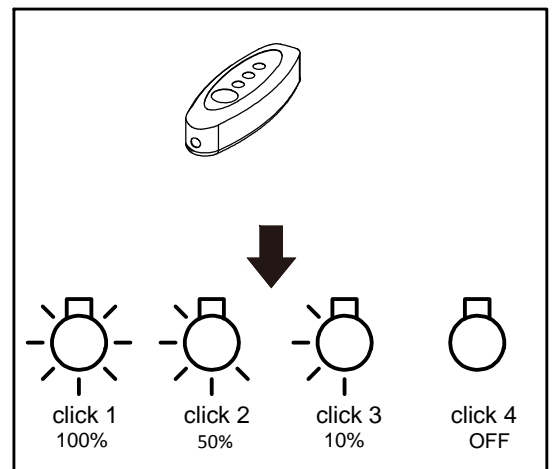

ITEM NO.:MODRIC TL

- Disclaimer:
-  Tools not included
 -  Shade ring attached on lamp holder
 -  Globe(s) not included

Telbix.

240V ~ 50Hz LED 12W 3000K