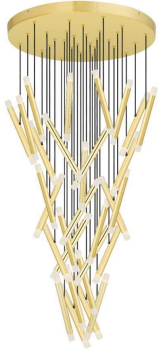

Last modification 2024-02-05

MILAZO PE60-CH3K 9329501066515

The Milazo 60 Light Pendant is a stunning lighting centerpiece that effortlessly combines modern design and functionality. With integrated LED technology emitting a warm colour temperature of 3000k, it provides both ambient and stylish illumination. Available in striking gold and chrome finishes, this pendant light adds a touch of glamour and sophistication to any space, making it a captivating focal point in contemporary interiors.

Overview

Family name	Milazo
Categories	Pendants
Suspension Type	Cable
Usage	Indoor Lighting
ERAC Product Registration	EESS-230560

Color / Material

Fixture Color	Chrome
Fixture Finish	Gloss
Fixture Material	Iron, Acrylic
Canopy Color	Chrome

Barcode

GTIN 9329501066515

Image -dimensions

Note: Dimensions are only a guide and may vary due to manufacturing variations.

Last modification 2024-02-06

MILAZO PE60-GD3K 9329501066508

The Milazo 60 Light Pendant is a stunning lighting centerpiece that effortlessly combines modern design and functionality. With integrated LED technology emitting a warm colour temperature of 3000k, it provides both ambient and stylish illumination. Available in striking gold and chrome finishes, this pendant light adds a touch of glamour and sophistication to any space, making it a captivating focal point in contemporary interiors.

Overview

Family name	Milazo
Categories	Pendants
Suspension Type	Cable
Usage	Indoor Lighting
ERAC Product Registration	EESS-230560

Color / Material

Fixture Color	Gold
Fixture Finish	Gloss
Fixture Material	Iron, Acrylic
Canopy Color	Gold