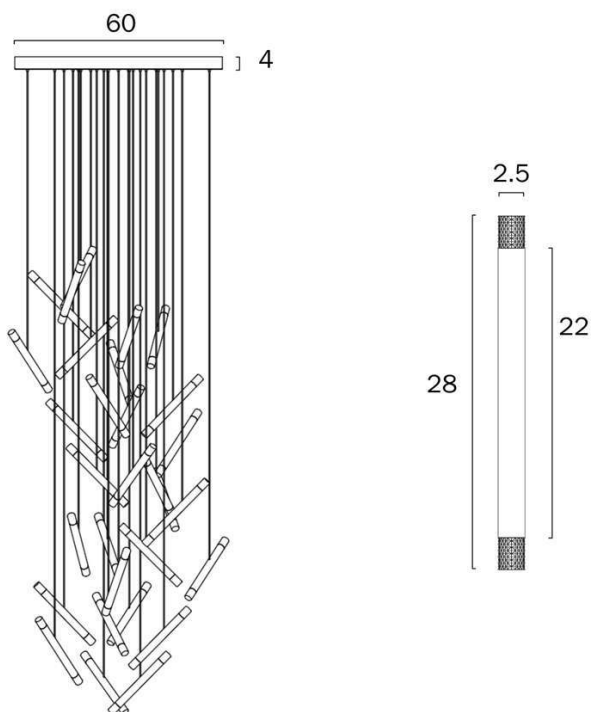

Lumens	3600
Color Temperature	Warm White
Color Kelvin	3000k
Color Rendering	>80
Dimmable	No
Electrical Protection	CLASS I - HIGH VOLTAGE, EARTH REQUIRED
IP rating	IP20
Lead and Plug	No
Approvals	RCM
Installation Required	Yes (by Licensed Electrician only)
Care Instructions	Do not use strong liquid cleaners, Wipe clean with a dry cloth
Replacement Warranty	*3 Years

Barcode

GTIN 9329501066515

Image -dimensions

Note: Dimensions are only a guide and may vary due to manufacturing variations.