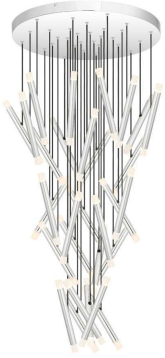

Last modification 2024-02-05

MILAZO PE60-CH3K 9329501066515

The Milazo 60 Light Pendant is a stunning lighting centerpiece that effortlessly combines modern design and functionality. With integrated LED technology emitting a warm colour temperature of 3000k, it provides both ambient and stylish illumination. Available in striking gold and chrome finishes, this pendant light adds a touch of glamour and sophistication to any space, making it a captivating focal point in contemporary interiors.

Overview

Family name	Milazo
Categories	Pendants
Suspension Type	Cable
Usage	Indoor Lighting
ERAC Product Registration	EESS-230560

Color / Material

Fixture Color	Chrome
Fixture Finish	Gloss
Fixture Material	Iron, Acrylic
Canopy Color	Chrome

Size

Fixture Diameter (cm)	60.0
Canopy Diameter (cm)	60.0
Canopy Projection (cm)	4.0
Suspension Length (cm)	300.0
Height Adjustable?	Yes

Specification

Voltage Input	240V
Total Wattage (max)	90
Wattage	1.5
Globe Type	LED integrated SMD
Globe / Light Source qty	60
Globe / Light Source included	Yes