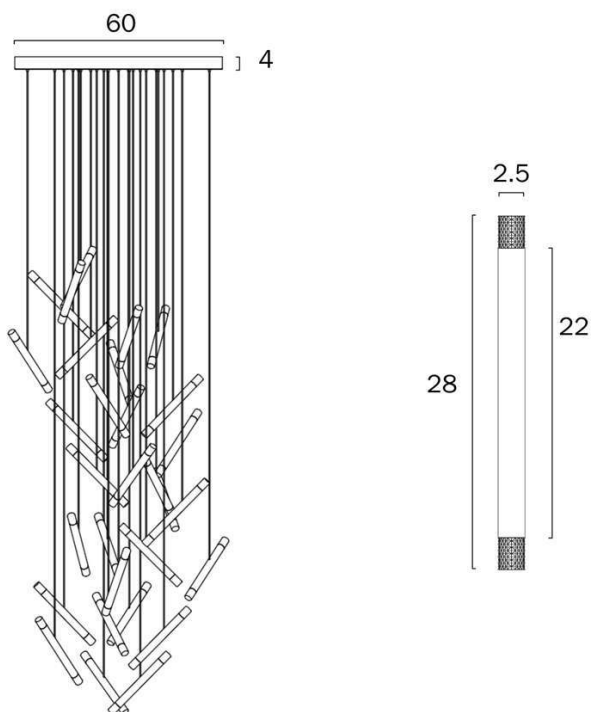

Lumens	3600
Color Temperature	Warm White
Color Kelvin	3000k
Color Rendering	>80
Dimmable	No
Electrical Protection	CLASS I - HIGH VOLTAGE, EARTH REQUIRED
IP rating	IP20
Lead and Plug	No
Approvals	RCM
Installation Required	Yes (by Licensed Electrician only)
Care Instructions	Do not use strong liquid cleaners, Wipe clean with a dry cloth
Replacement Warranty	*3 Years

Barcode

GTIN 9329501066508

Image -dimensions

Note: Dimensions are only a guide and may vary due to manufacturing variations.