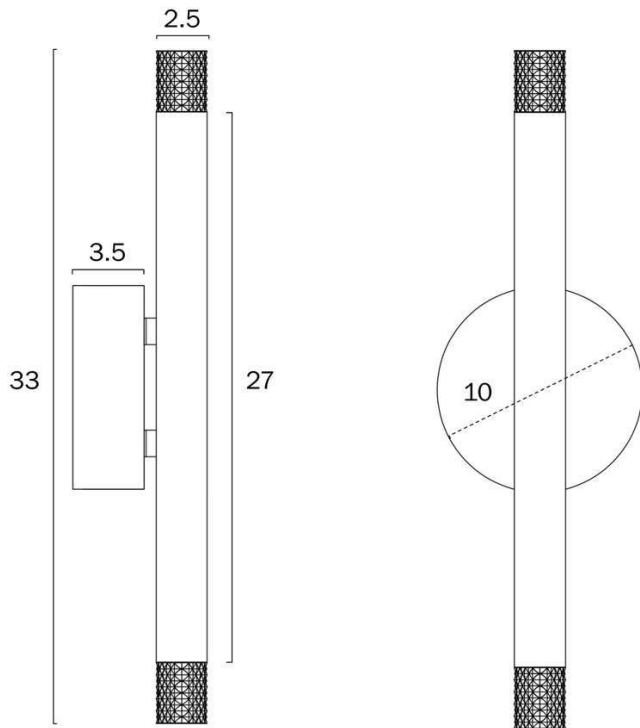

Color Kelvin	3000k
Color Rendering	>80
Dimmable	No
Electrical Protection	CLASS I - HIGH VOLTAGE, EARTH REQUIRED
IP rating	IP44
Lead and Plug	No
Approvals	RCM
Installation Required	Yes (by Licensed Electrician only)
Care Instructions	Do not use strong liquid cleaners, Wipe clean with a dry cloth
Replacement Warranty	*3 Years

Barcode

GTIN 9329501066539

Image -dimensions

Note: Dimensions are only a guide and may vary due to manufacturing variations.