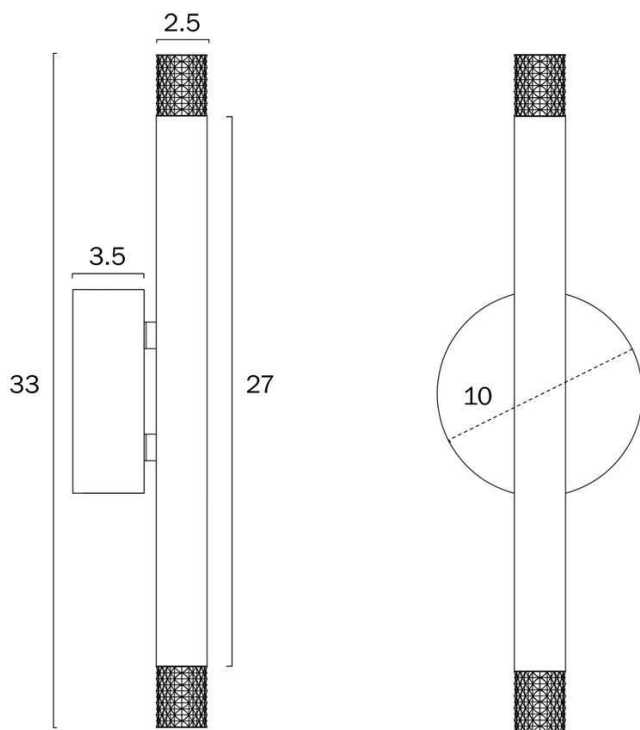

### Size

<b>Fixture Width (cm)</b>	10.0
<b>Fixture Height (cm)</b>	33.0
<b>Canopy Diameter (cm)</b>	10.0
<b>Canopy Projection (cm)</b>	3.5
<b>Height Adjustable?</b>	No

## Size

<b>Fixture Width (cm)</b>	10.0
<b>Fixture Height (cm)</b>	33.0
<b>Canopy Diameter (cm)</b>	10.0
<b>Canopy Projection (cm)</b>	3.5
<b>Height Adjustable?</b>	No

## Specification

<b>Voltage Input</b>	240V
<b>Total Wattage (max)</b>	6
<b>Wattage</b>	3
<b>Globe Type</b>	LED integrated SMD
<b>Globe / Light Source qty</b>	2
<b>Globe / Light Source included</b>	Yes
<b>Lumens</b>	280
<b>Color Kelvin</b>	3000k

Barcode

**GTIN** 9329501066522

Image -dimensions

Note: Dimensions are only a guide and may vary due to manufacturing variations.