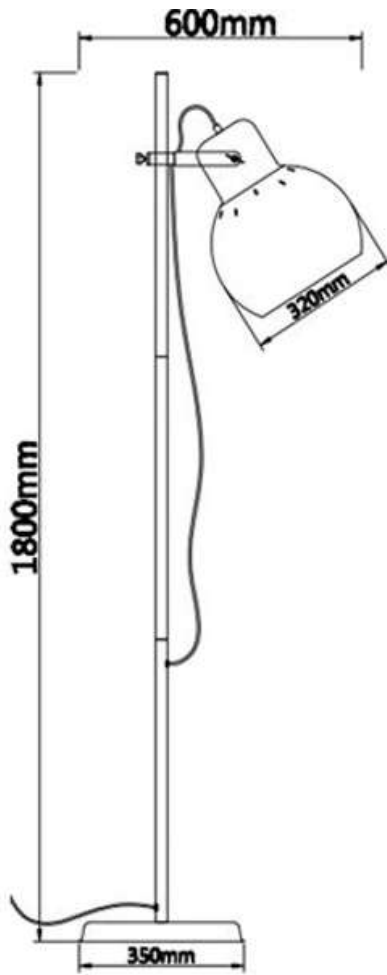

Image -dimensions