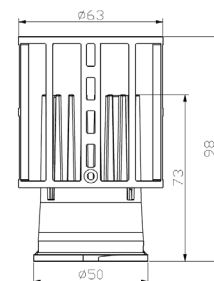

MDL-16D-16W

(recommended dimmer)

Specifications

Type	Downlight
Light Source	LED
Lumen	1200
Colour Temp	3000k
Wattage	16w
Dimmable	Yes
CRI	>92
Power Factor	>0.9
Beam Angle	40
Warranty	5 years*

Colours

White

Codes

MDL-16D-16W-930

Measurements

Product Approvals