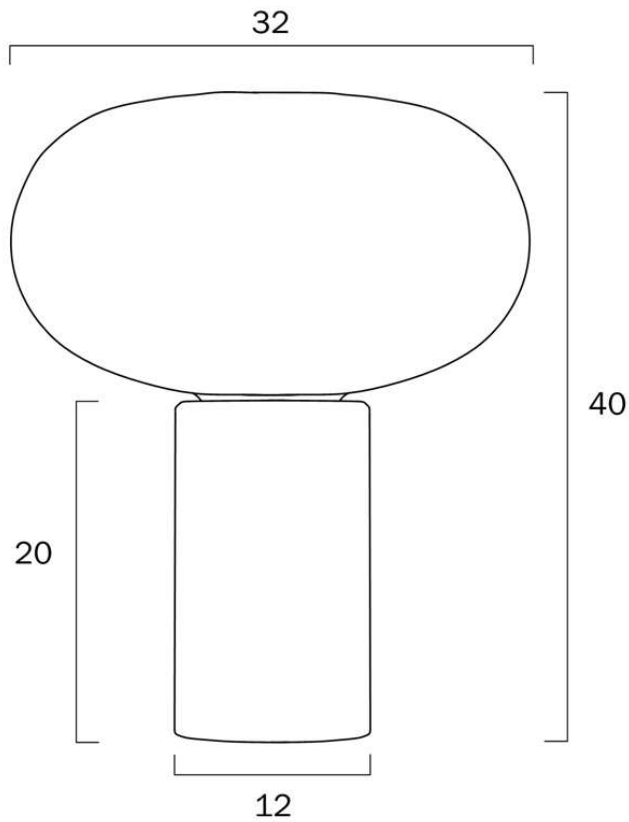

Electrical Protection	CLASS II - DOUBLE INSULATED, EARTH NOT REQUIRED
IP rating	IP20
Lead and Plug	Yes
Approvals	AS/NZ 3000
Assembly Required	Yes
Box Contents	Instruction
Care Instructions	Do not use strong liquid cleaners,Wipe clean with a dry cloth
Warranty	3 Years

Barcode

GTIN 9329501061060

Image -dimensions