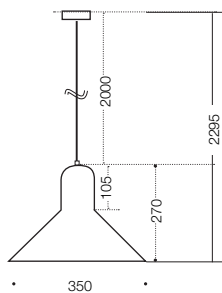

## Measurements

Canopy length: 25  
 Canopy diameter: 130  
 Suspension length: 2000