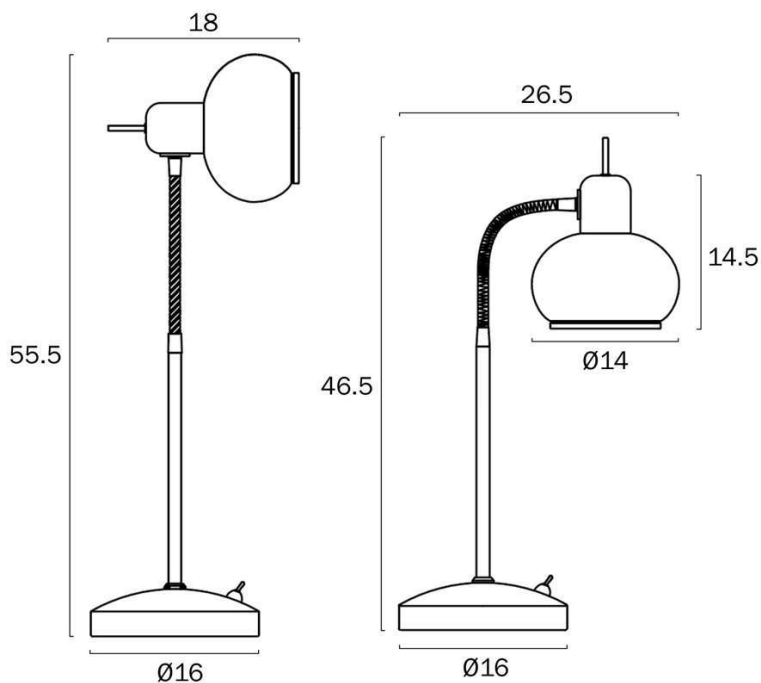

Globe Type	E27
Globe / Light Source qty	1
Globe / Light Source included	No
Dimmable	Globe Dependant
Electrical Protection	CLASS II - DOUBLE INSULATED, EARTH NOT REQUIRED
IP rating	IP20
Lead and Plug	Yes
Approvals	RCM
Assembly Required	Yes
Care Instructions	Do not use strong liquid cleaners, Wipe clean with a dry cloth
Replacement Warranty	*3 Years

Barcode

GTIN 9329501069936

Image -dimensions

Note: Dimensions are only a guide and may vary due to manufacturing variations.