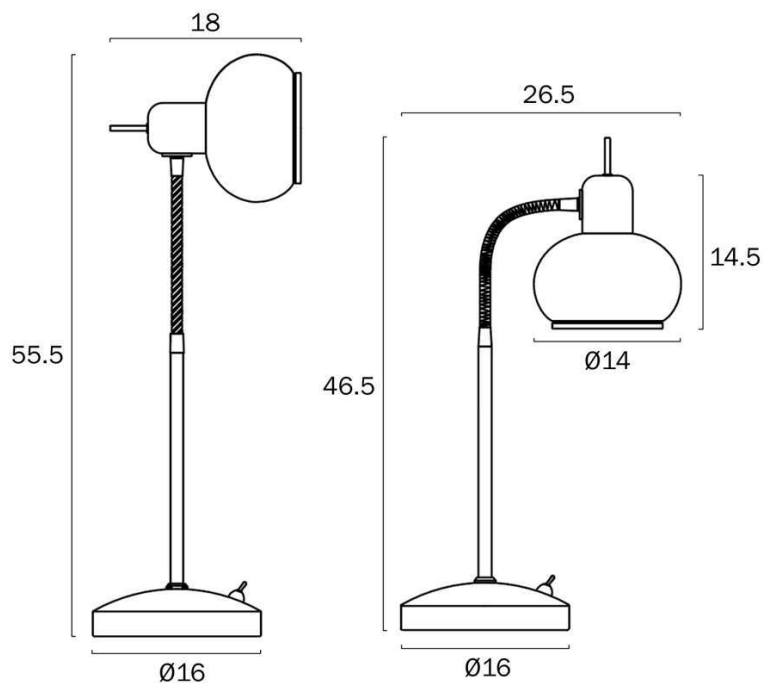

Globe Type	E27
Globe / Light Source qty	1
Globe / Light Source included	No
Dimmable	Globe Dependant
Electrical Protection	CLASS II - DOUBLE INSULATED, EARTH NOT REQUIRED
IP rating	IP20
Lead and Plug	Yes
Approvals	RCM
Assembly Required	Yes
Care Instructions	Do not use strong liquid cleaners, Wipe clean with a dry cloth
Replacement Warranty	*3 Years

Barcode

GTIN 9329501069929

Image -dimensions

Note: Dimensions are only a guide and may vary due to manufacturing variations.