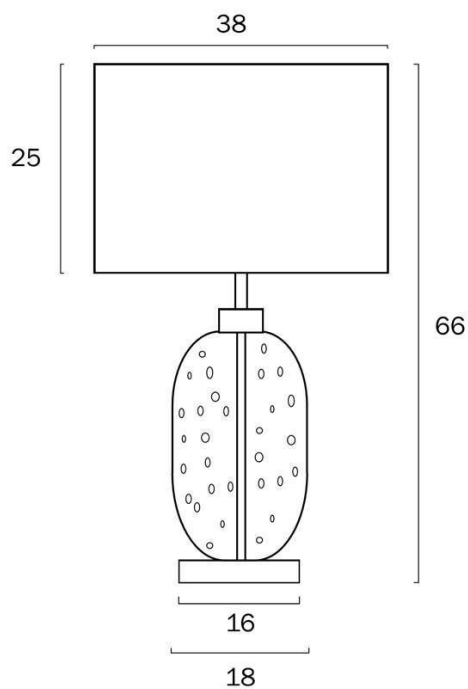

Wattage (max)	25
Globe Type	E27
Globe / Light Source qty	1
Globe / Light Source included	No
Electrical Protection	CLASS II - DOUBLE INSULATED, EARTH NOT REQUIRED
IP rating	IP20
Lead and Plug	Yes
Approvals	RCM
Assembly Required	Yes
Box Contents	Instruction
Care Instructions	Do not use strong liquid cleaners,Wipe clean with a dry cloth
Warranty	3 Years

Barcode

GTIN 9329501061169

Image -dimensions

Note: Dimensions are only a guide and may vary due to manufacturing variations.