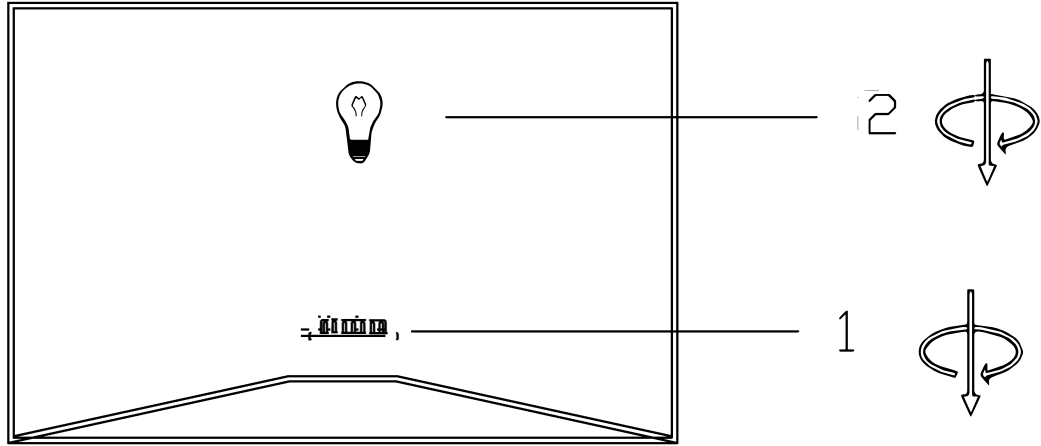

ITEM NO.: MANOLO TL

240V~50Hz E27 Max.25W

NOTE:GLOBE NOT INCLUDED

Telbix.

- Disclaimer:
-  Tools not included
 -  Shade ring attached on lamp holder
 -  Globe(s) not included