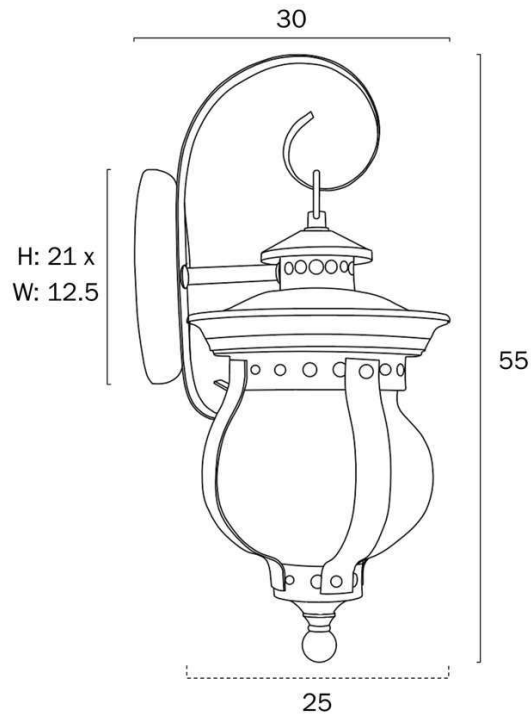

## Size

<b>Fixture Width (cm)</b>	25.0
<b>Fixture Height (cm)</b>	55.0
<b>Fixture Projection (cm)</b>	30.0

## Specification

<b>Voltage Input</b>	240V
<b>Total Wattage (max)</b>	25
<b>Wattage</b>	25
<b>Globe Type</b>	E27
<b>Globe / Light Source qty</b>	1
<b>Globe / Light Source included</b>	No
<b>Electrical Protection</b>	CLASS I - HIGH VOLTAGE, EARTH REQUIRED
<b>IP rating</b>	IP43
<b>Lead and Plug</b>	No
<b>Approvals</b>	RCM
<b>Installation Required</b>	Yes (by Licensed Electrician only)
<b>Care Instructions</b>	Do not use strong liquid cleaners, Wipe clean with a dry cloth

Replacement Warranty \*3 Years

Barcode

GTIN 9329501066256

Image -dimensions

Note: Dimensions are only a guide and may vary due to manufacturing variations.