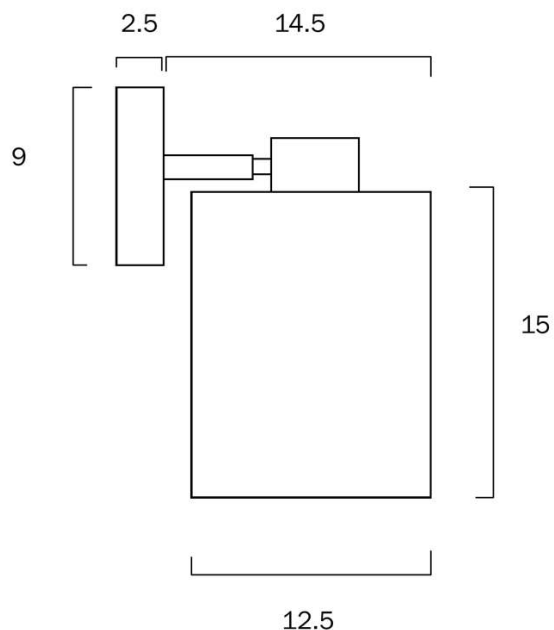

Size

Fixture Diameter (cm)	12.5
Fixture Projection (cm)	13.3
Canopy Diameter (cm)	9.0
Canopy Projection (cm)	2.5
Shade Diameter (cm)	12.5
Shade Height (cm)	15.0

Specification

Voltage Input	240V
Total Wattage (max)	25
Globe Type	E27
Globe / Light Source qty	1

Barcode

GTIN 9329501061855

Image -dimensions

Last modification 2023-11-20

MALONE WB-BKWH 9329501061831

The Malone wall lamp provides a great accent as a living area or a bedroom light. The metal base has a 360 degree swivel which offers directional movement or position in a vertical direction for the classic wall lamp look. The shade is fabric and provides a brilliant atmosphere when the lamp is turned on.