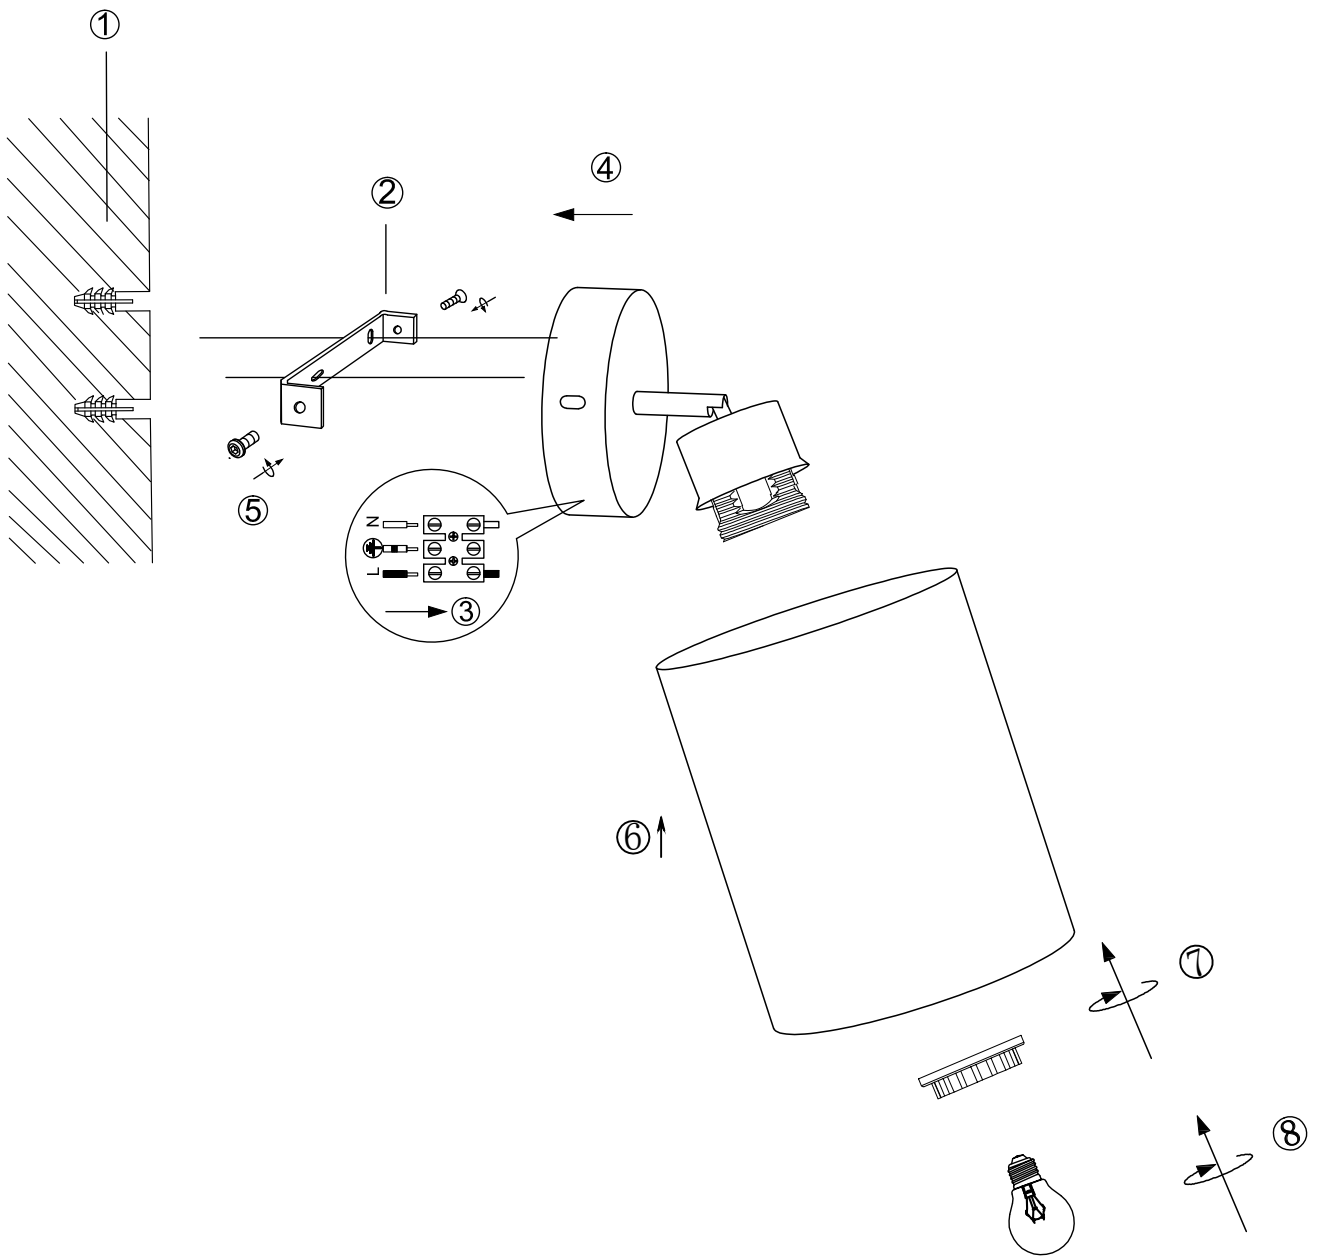

ITEM NO.: MALONE WB

240V~50Hz E27 Max. 25w

NOTE: GLOBE NOT INCLUDED

Telbix.

- Disclaimer:
-  Tools not included
  -  Shade ring attached on lamp holder
  -  Globe(s) not included

**IMPORTANT**  
 Must be installed by  
 a qualified electrical  
 contractor.  
 Install in accordance  
 with AS/NZ3000