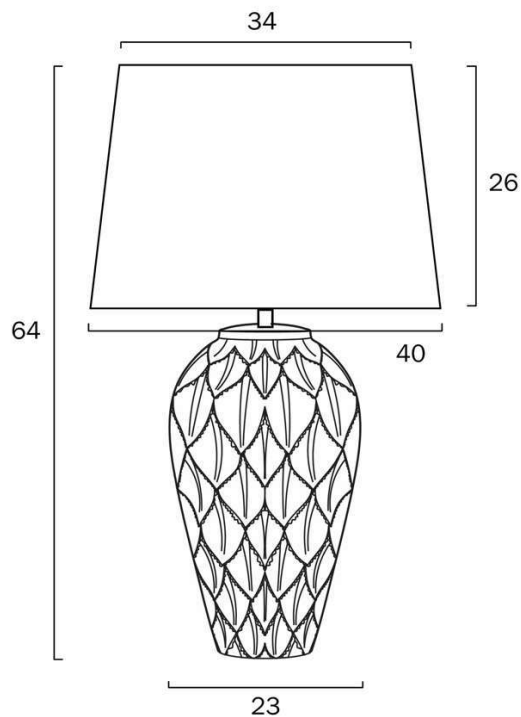

## Size

<b>Fixture Diameter (cm)</b>	40.0
<b>Fixture Height (cm)</b>	64.0
<b>Base Diameter (cm)</b>	23.0
<b>Base Height (cm)</b>	37.0
<b>Shade Top (cm)</b>	34.0
<b>Shade Bottom (cm)</b>	40.0
<b>Shade Height (cm)</b>	26.0

**Cable Length (cm)** 180 (30+Inline Switch+150)

## Image -dimensions

Note: Dimensions are only a guide and may vary due to manufacturing variations.