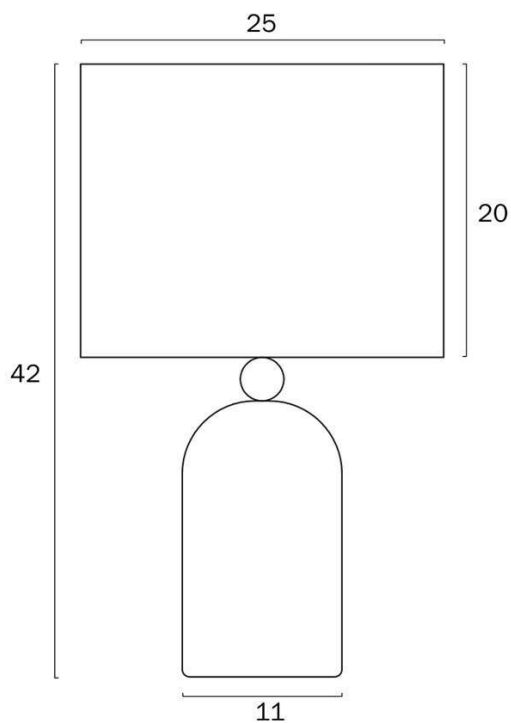

Size

Fixture Diameter (cm)	25.0
Fixture Height (cm)	42.0
Base Diameter (cm)	11.0
Shade Diameter (cm)	25.0
Shade Height (cm)	20.0

Specification

Voltage Input	240V
Total Wattage (max)	25

All representations within this document are subject to copyright. ELECTRICAL INSTALLATIONS MUST BE PERFORMED BY A QUALIFIED ELECTRICAL CONTRACTOR AND INSTALLED IN ACCORDANCE WITH AS/NZS 3000.
NOTE : All images , descriptions and dimensions are indicative. Please check latest version of item detail on Telbix website prior to ordering or installation.

Barcode

GTIN 9329501071298

Image -dimensions

Note: Dimensions are only a guide and may vary due to manufacturing variations.