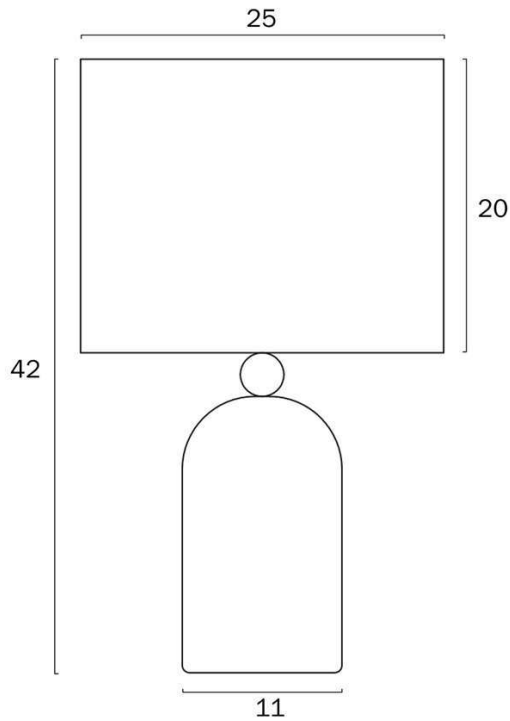

Globe Type	E27
Globe / Light Source qty	1
Globe / Light Source included	No
Dimmable	Globe Dependant
Electrical Protection	CLASS II - DOUBLE INSULATED, EARTH NOT REQUIRED
IP rating	IP20
Lead and Plug	Yes
Approvals	RCM
Assembly Required	Yes
Care Instructions	Do not use strong liquid cleaners, Wipe clean with a dry cloth
Replacement Warranty	*3 Years

Barcode

GTIN 9329501071045

Image -dimensions

Note: Dimensions are only a guide and may vary due to manufacturing variations.