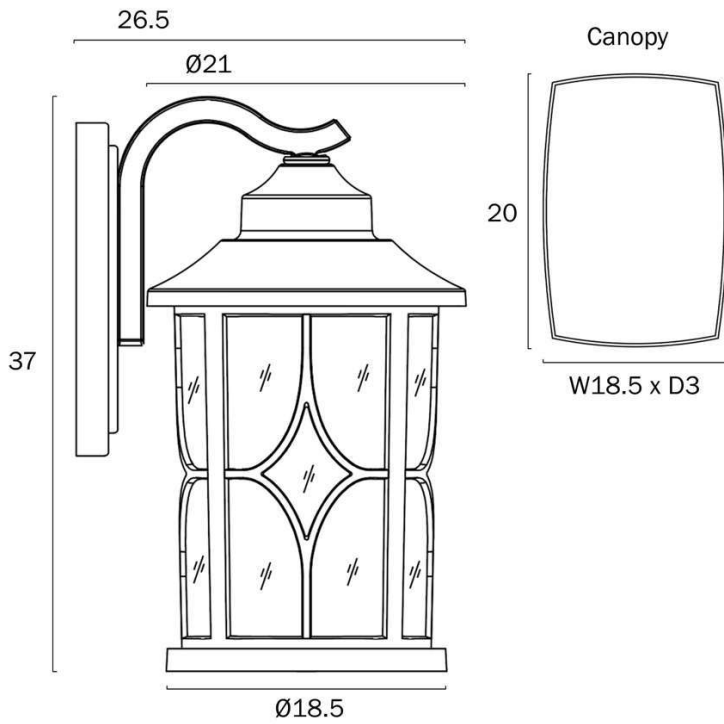

Installation Required	Yes (by Licensed Electrician only)
Care Instructions	Do not use strong liquid cleaners, Wipe clean with a dry cloth
Replacement Warranty	*3 Years

Barcode

GTIN 9329501068526

Image -dimensions

Note: Dimensions are only a guide and may vary due to manufacturing variations.