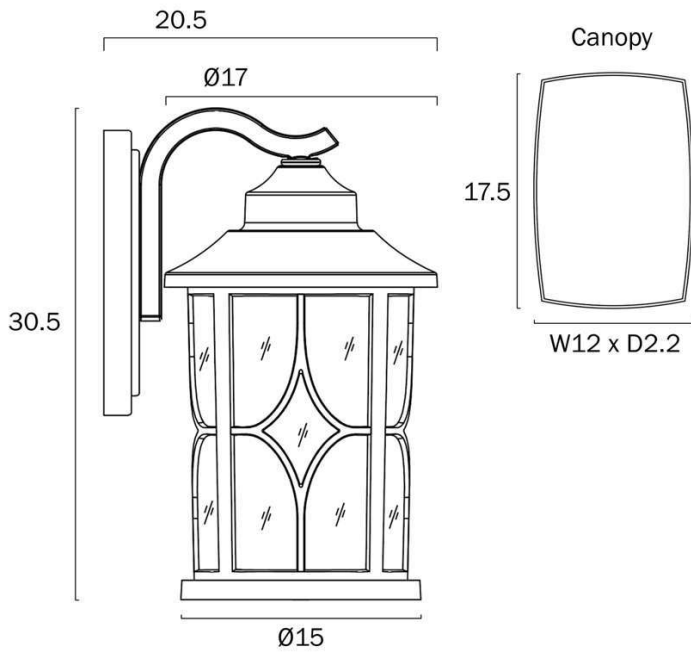

Installation Required	Yes (by Licensed Electrician only)
Care Instructions	Do not use strong liquid cleaners, Wipe clean with a dry cloth
Replacement Warranty	*3 Years

Barcode

GTIN 9329501068533

Image -dimensions

Note: Dimensions are only a guide and may vary due to manufacturing variations.