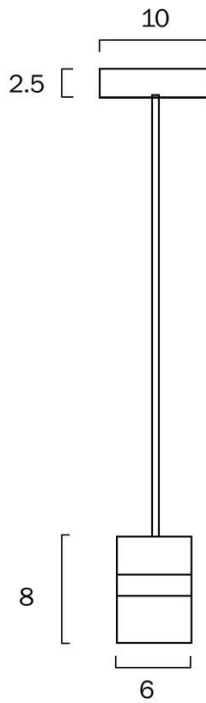

Assembly Required	No
Box Contents	Basic mounting screws, Instruction
Installation Required	Yes (by Licensed Electrician only)
Care Instructions	Do not use strong liquid cleaners, Wipe clean with a dry cloth
Replacement Warranty	*3 Years

Barcode

GTIN 9329501042793

Image -dimensions