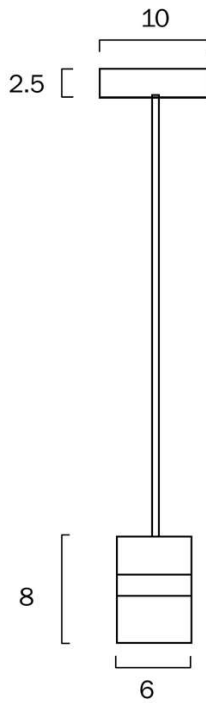

Assembly Required	No
Box Contents	Basic mounting screws, Instruction
Installation Required	Yes (by Licensed Electrician only)
Care Instructions	Do not use strong liquid cleaners, Wipe clean with a dry cloth
Replacement Warranty	*3 Years

Barcode

GTIN 9329501042809

Image -dimensions