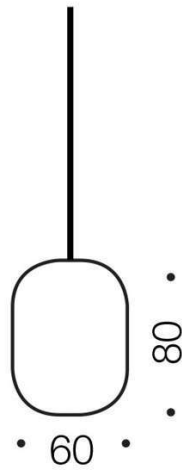

Color / Material

Fixture Color	Nickel
Fixture Material	Metal
Canopy Color	Nickel
Cable Color	Black
Cable Material	Textile

Size

Fixture Diameter (cm)	6.0
Fixture Height (cm)	8.5
Canopy Diameter (cm)	10.0
Canopy Projection (cm)	2.5
Suspension Length (cm)	240.0

Barcode

GTIN 9329501042816

Image -dimensions

Cable Length: 2.4

Last modification

2024-03-10

LANG CS-WH 9329501071496

Overview

Size

Fixture Diameter (cm)	6.0
Fixture Height (cm)	8.5
Canopy Diameter (cm)	10.0
Canopy Projection (cm)	2.5
Suspension Length (cm)	240.0

Specification

Voltage Input	240V
Total Wattage (max)	25
Globe Type	E27
Globe / Light Source qty	1
Globe / Light Source included	No
Dimmable	Globe Dependant
Electrical Protection	CLASS I - HIGH VOLTAGE, EARTH REQUIRED
IP rating	IP20
Lead and Plug	No