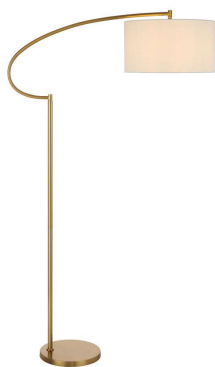

Last modification

2023-09-25

LAINE FL-AGIV 9329501066768

The Laine Floor Lamp, is a perfect fusion of modern aesthetics and classic design. Its gracefully curved metal arm, finished in antique gold, elegantly projects the ivory textured fabric shade into your room, casting a warm, inviting glow. With timeless appeal, the Laine Floor Lamp is the epitome of understated sophistication, illuminating your space with style and grace.

Overview

Family name	Laine
Categories	Floor Lamps
This item includes	Shade
Switch	Foot Switch
Usage	Indoor Lighting

Color / Material

Fixture Material	Iron, Fabric
Shade Color	Ivory
Base Color	Antique Gold

Size

Fixture Width (cm)	96.0
Fixture Height (cm)	165.0
Base Width (cm)	30.0
Shade Diameter (cm)	42.0
Shade Height (cm)	23.0

Specification

Total Wattage (max)	25
Globe Type	E27
Globe / Light Source qty	1
Dimmable	Globe Dependant
Electrical Protection	CLASS II - DOUBLE INSULATED, EARTH NOT REQUIRED
Approvals	RCM
Assembly Required	Yes
Box Contents	Instruction