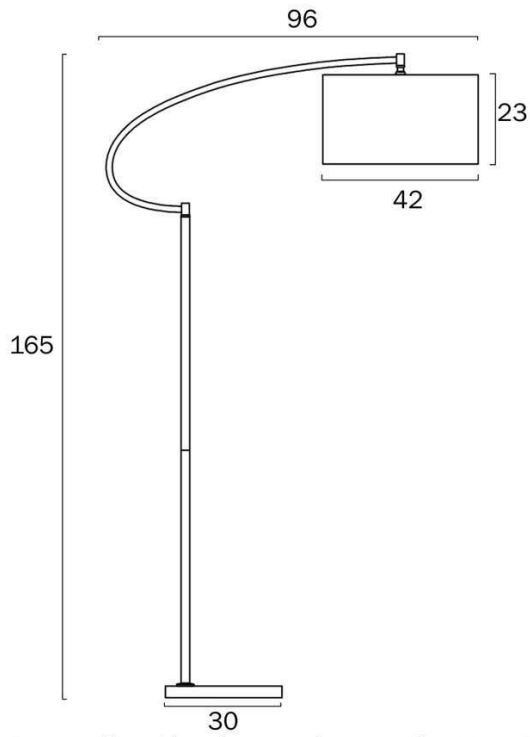

Last modification

2023-09-25

LAINE FL-AGIV 9329501066768

The Laine Floor Lamp, is a perfect fusion of modern aesthetics and classic design. Its gracefully curved metal arm, finished in antique gold, elegantly projects the ivory textured fabric shade into your room, casting a warm, inviting glow. With timeless appeal, the Laine Floor Lamp is the epitome of understated sophistication, illuminating your space with style and grace.

Overview

Family name	Laine
Categories	Floor Lamps
This item includes	Shade
Switch	Foot Switch
Usage	Indoor Lighting

Color / Material

Fixture Material	Iron, Fabric
Shade Color	Ivory
Base Color	Antique Gold

Size

Fixture Width (cm)	96.0
Fixture Height (cm)	165.0
Base Width (cm)	30.0
Shade Diameter (cm)	42.0
Shade Height (cm)	23.0

Specification

Total Wattage (max)	25
Globe Type	E27
Globe / Light Source qty	1
Dimmable	Globe Dependant
Electrical Protection	CLASS II - DOUBLE INSULATED, EARTH NOT REQUIRED
Approvals	RCM
Assembly Required	Yes
Box Contents	Instruction

All representations within this document are subject to copyright. ELECTRICAL INSTALLATIONS MUST BE PERFORMED BY A QUALIFIED ELECTRICAL CONTRACTOR AND INSTALLED IN ACCORDANCE WITH AS/NZS 3000.
NOTE : All images , descriptions and dimensions are indicative. Please check latest version of item detail on Telbix website prior to ordering or installation.

Care Instructions Do not use strong liquid cleaners, Wipe clean with a dry cloth
Replacement Warranty *3 Years

Barcode
GTIN 9329501066768

Image -dimensions

Note: Dimensions are only a guide and may vary due to manufacturing variations.