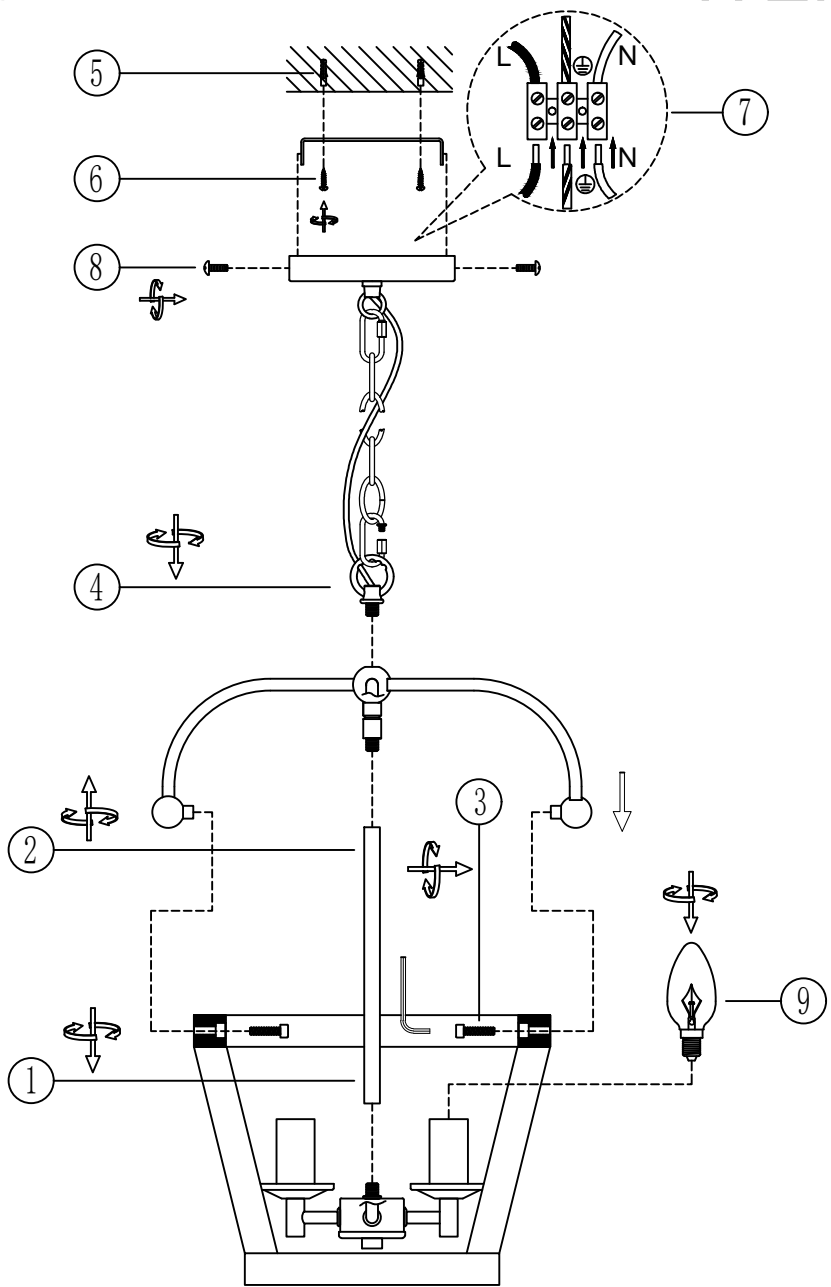

Option 1

ITEMNO.:LACOTA CTC4

Option 2

240V ~ 50Hz E14Max.25Wx4
 NOTE: GLOBE NOT INCLUDED

Disclaimer:
 Tools not included
 Shade ring attached on lamp holder
 Globe(s) not included

IMPORTANT
 Must be installed by a qualified electrical contractor.
 Install in accordance with AS/NZS3000