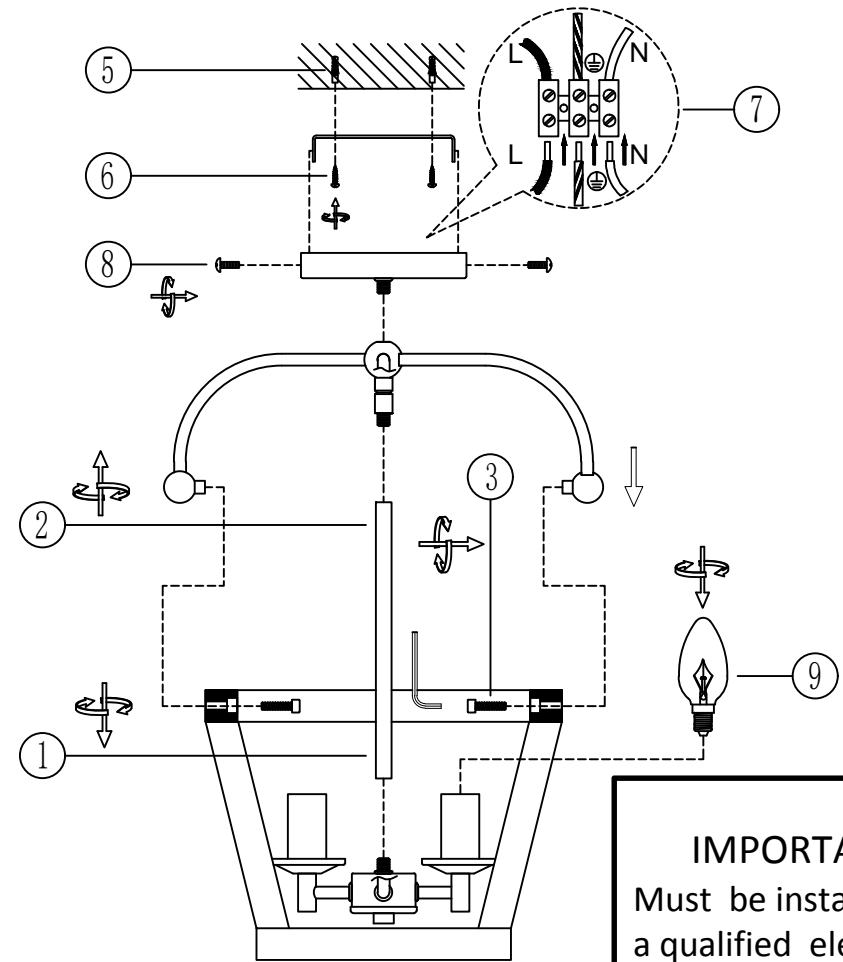

Option 1

ITEMNO.:LACOTA CTC4

Option 2

240V ~ 50Hz E14Max.25Wx4
 NOTE: GLOBE NOT INCLUDED

Disclaimer:
 Tools not included
 Shade ring attached on lamp holder
 Globe(s) not included

IMPORTANT
 Must be installed by a qualified electrical contractor.
 Install in accordance with AS/NZS3000