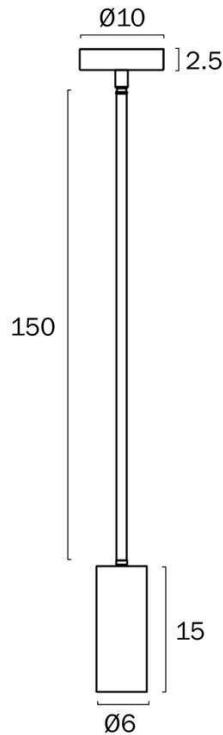

### Size

<b>Fixture Diameter (cm)</b>	6.0
<b>Fixture Height (cm)</b>	15.0
<b>Canopy Diameter (cm)</b>	10.0
<b>Canopy Projection (cm)</b>	2.5
<b>Shade Diameter (cm)</b>	6.0
<b>Shade Height (cm)</b>	15.0
<b>Suspension Length (cm)</b>	150.0
<b>Height Adjustable?</b>	Yes

### Specification

<b>Voltage Input</b>	240V
<b>Total Wattage (max)</b>	6

All representations within this document are subject to copyright. ELECTRICAL INSTALLATIONS MUST BE PERFORMED BY A QUALIFIED ELECTRICAL CONTRACTOR AND INSTALLED IN ACCORDANCE WITH AS/NZS 3000.  
NOTE : All images , descriptions and dimensions are indicative. Please check latest version of item detail on Telbix website prior to ordering or installation.

Barcode

**GTIN** 9329501072042

Image -dimensions

Note: Dimensions are only a guide and may vary due to manufacturing variations.