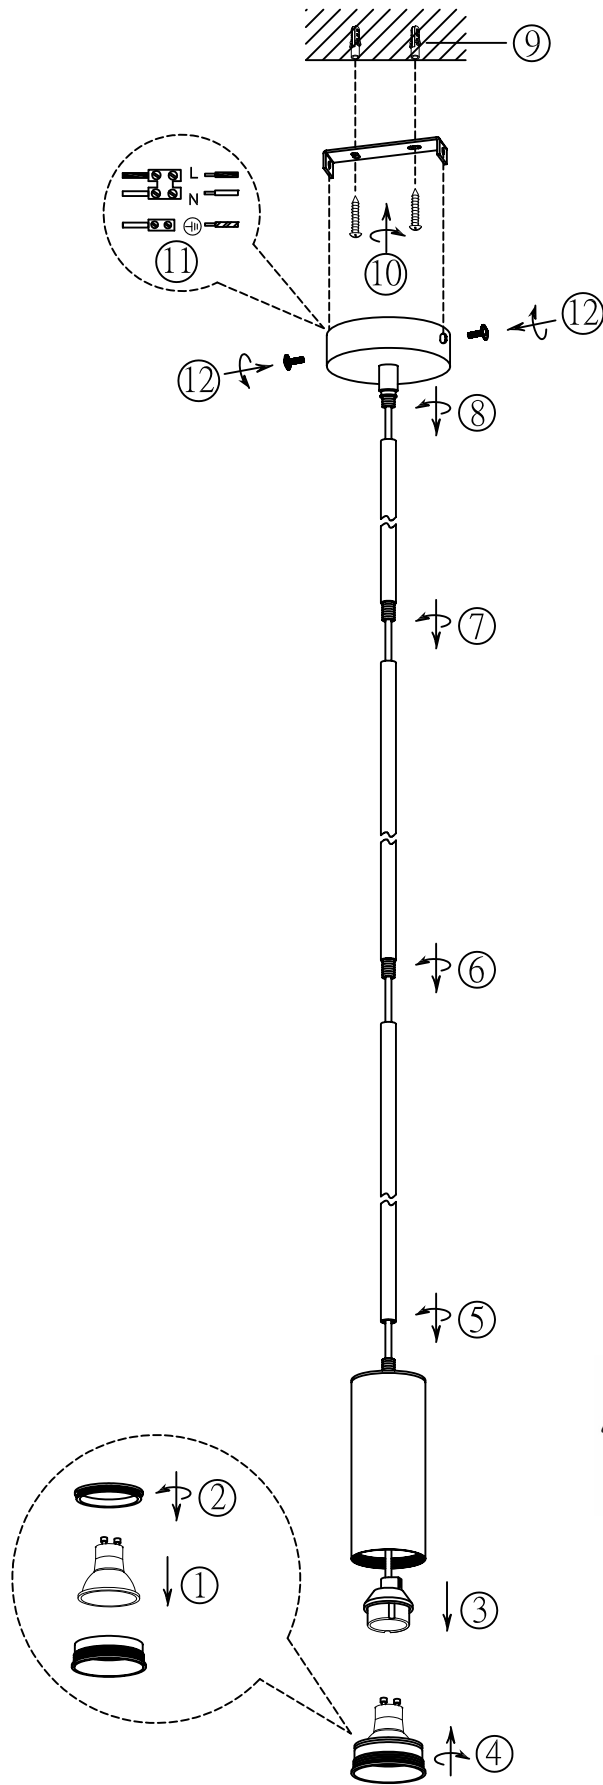

ITEM NO.: KUDO PE15

Disclaimer:
Tools not included
Shade ring attached on lamp holder
Globe(s) not included

IMPORTANT
Must be installed by a qualified electrical contractor.
Install in accordance with AS/NZS3000