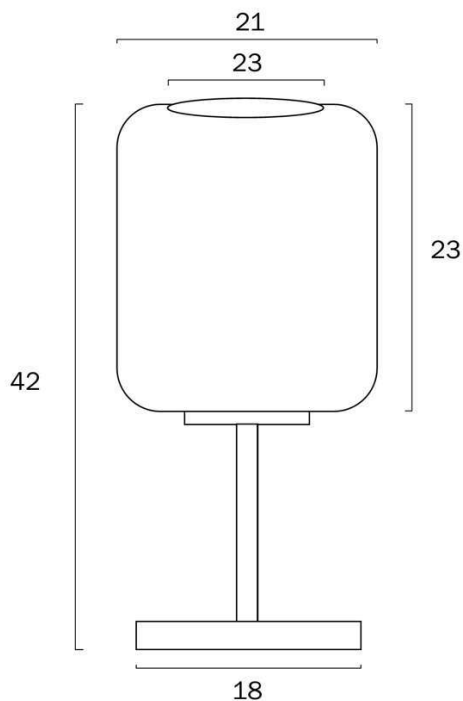

Shade Height (cm) 23.0

Specification

Voltage Input 240V
Wattage (max) 25
Globe Type E27
Globe / Light Source qty 1
Globe / Light Source included No
Dimmable Globe Dependant
Electrical Protection CLASS II - DOUBLE INSULATED, EARTH NOT REQUIRED
IP rating IP20
Lead and Plug Yes
Approvals RCM
Assembly Required Yes
Box Contents Instruction
Care Instructions Do not use strong liquid cleaners,Wipe clean with a dry cloth
Warranty 3 Years

Barcode

GTIN 9329501062623

Image -dimensions

Note: Dimensions are only a guide and may vary due to manufacturing variations.