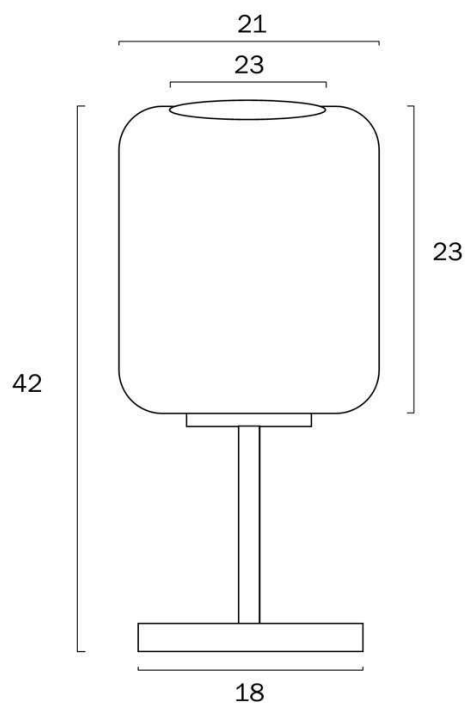

Size

Fixture Diameter (cm)	21.0
Fixture Height (cm)	42.0
Base Diameter (cm)	18.0
Base Height (cm)	19.0
Glass Diameter	21.00
Glass Height (cm)	23.0
Glass Opening (cm)	13.0
Shade Diameter (cm)	21.0

All representations within this document are subject to copyright.ELECTRICAL INSTALLATIONS MUST BE PERFORMED BY A QUALIFIED ELECTRICAL CONTRACTOR AND INSTALLED IN ACCORDANCE WITH AS/NZS 3000.
NOTE : All images , descriptions and dimensions are indicative. Please check latest version of item detail on Telbix website prior to ordering or installation.

Size

Fixture Diameter (cm)	21.0
Fixture Height (cm)	42.0
Base Diameter (cm)	18.0
Base Height (cm)	19.0
Glass Diameter	21.00
Glass Height (cm)	23.0
Glass Opening (cm)	13.0
Shade Diameter (cm)	21.0

All representations within this document are subject to copyright. ELECTRICAL INSTALLATIONS MUST BE PERFORMED BY A QUALIFIED ELECTRICAL CONTRACTOR AND INSTALLED IN ACCORDANCE WITH AS/NZS 3000.
NOTE : All images , descriptions and dimensions are indicative. Please check latest version of item detail on Telbix website prior to ordering or installation.

Shade Height (cm) 23.0

Specification

Voltage Input 240V
Wattage (max) 25
Globe Type E27
Globe / Light Source qty 1
Globe / Light Source included No
Dimmable Globe Dependant
Electrical Protection CLASS II - DOUBLE INSULATED, EARTH NOT REQUIRED
IP rating IP20
Lead and Plug Yes
Approvals RCM
Assembly Required Yes
Box Contents Instruction
Care Instructions Do not use strong liquid cleaners,Wipe clean with a dry cloth
Warranty 3 Years

Barcode

GTIN 9329501062630

Image -dimensions

Note: Dimensions are only a guide and may vary due to manufacturing variations.