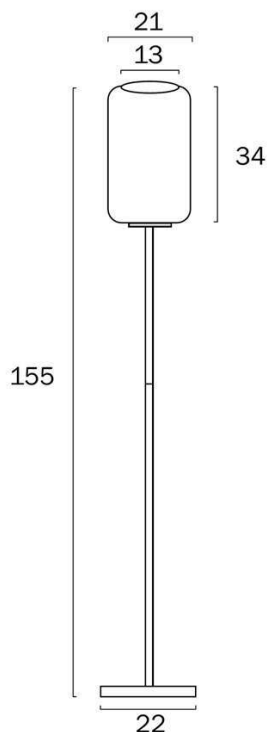

Shade Height (cm) 34.0

Specification

Voltage Input 240V
Wattage (max) 25
Globe Type E27
Globe / Light Source qty 1
Globe / Light Source included No
Dimmable Globe Dependant
Electrical Protection CLASS II - DOUBLE INSULATED, EARTH NOT REQUIRED
IP rating IP20
Lead and Plug Yes
Approvals RCM
Assembly Required Yes
Box Contents Instruction
Care Instructions Do not use strong liquid cleaners,Wipe clean with a dry cloth
Warranty 3 Years

Barcode

GTIN 9329501062647

Image -dimensions

Note: Dimensions are only a guide and may vary due to manufacturing variations.