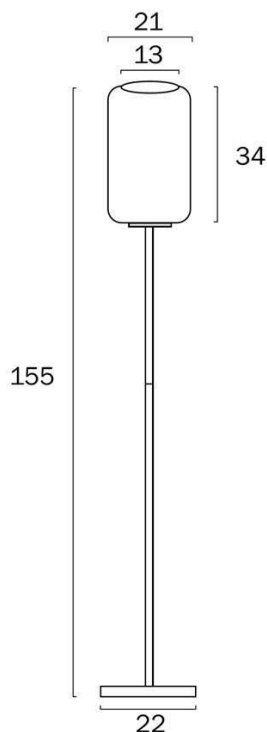

### Size

<b>Fixture Diameter (cm)</b>	22.0
<b>Fixture Height (cm)</b>	155.0
<b>Base Diameter (cm)</b>	22.0
<b>Base Height (cm)</b>	1192.0
<b>Glass Diameter</b>	21.00
<b>Glass Height (cm)</b>	34.0
<b>Glass Opening (cm)</b>	13.0
<b>Shade Diameter (cm)</b>	21.0

Shade Height (cm) 34.0

## Image -dimensions

Note: Dimensions are only a guide and may vary due to manufacturing variations.