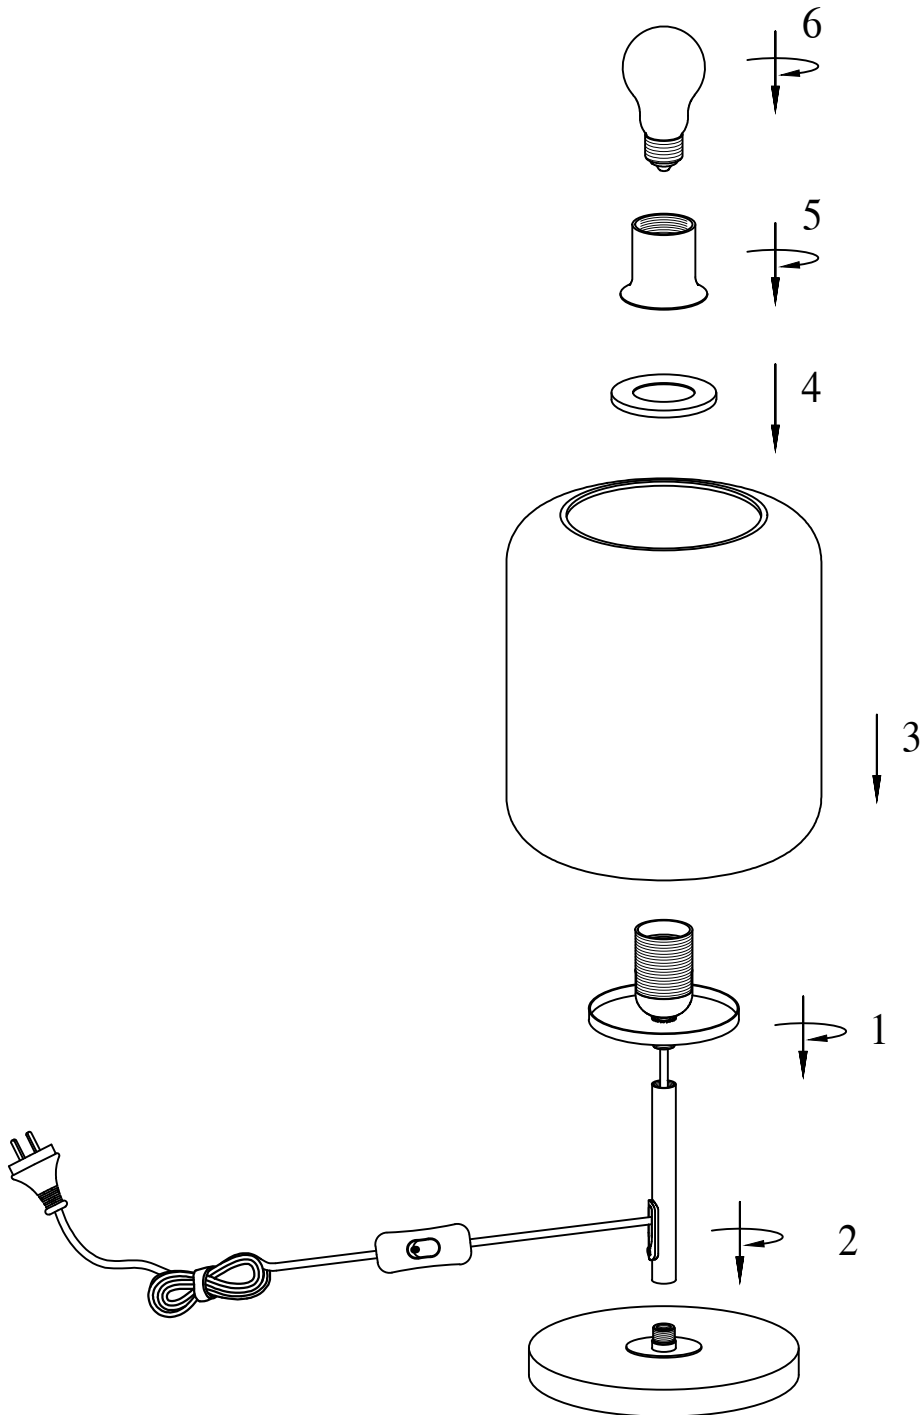

ITEM NO.:KOROVA TL

- Disclaimer:
-  Tools not included
 -  Shade ring attached on lamp holder
 -  Globe(s) not included

240V ~ 50Hz E27 Max.25W x1

NOTE: GLOBE NOT INCLUDED

Telbix.