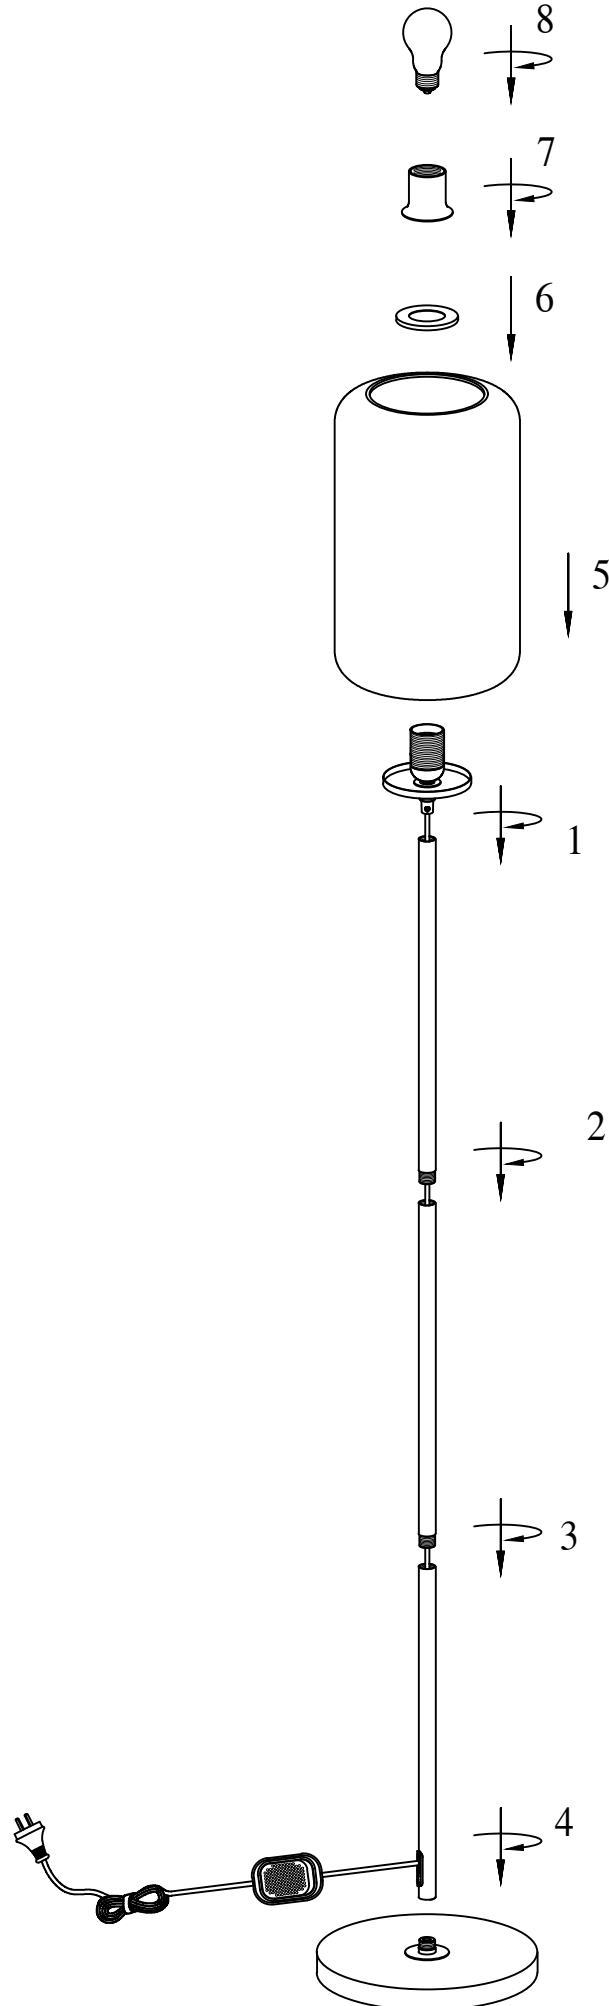

ITEM NO.:KOROVA FL

- Disclaimer:
-  Tools not included
 -  Shade ring attached on lamp holder
 -  Globe(s) not included

240V ~ 50Hz E27 Max.25W x1

NOTE: GLOBE NOT INCLUDED

Telbix.