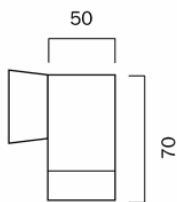

Shade Material Metal

Size

Fixture Length (cm) 10.0
Fixture Width (cm) 6.5
Fixture Projection (cm) 9.5
Base Length (cm) 7.0
Base Width (cm) 5.0

Specification

Voltage Input 240V
Wattage (max) 6
Globe Type GU10
Globe / Light Source qty 1
Globe / Light Source included No
Dimmable Globe dependant
IP rating IP54
Warranty 3

Barcode

GTIN 9329501056370

Pricing

PRICE - RRP incGST 49.0