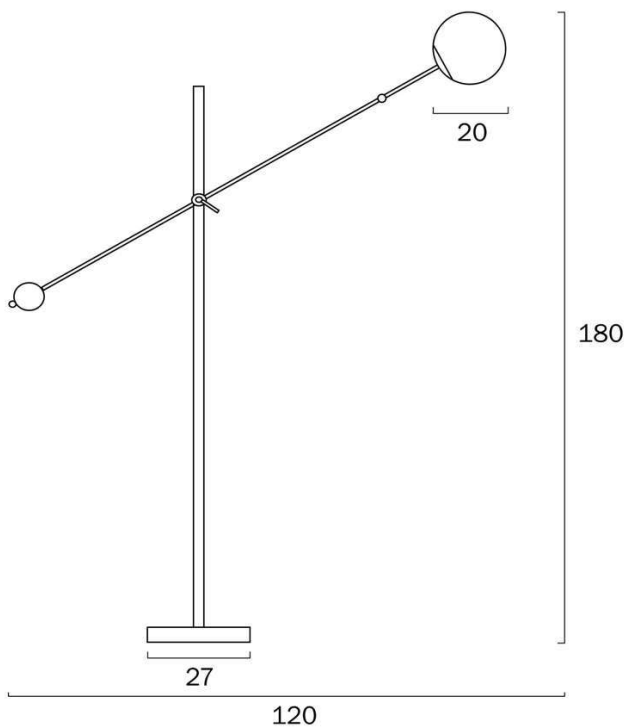

Size

Fixture Length (cm)	120.0
Fixture Width (cm)	27.0
Fixture Height (cm)	180.0
Glass Diameter	20.00
Height Adjustable?	Yes
Cable Length (cm)	200 (50+Foot Switch+150)

Specification

Voltage Input	240V
Wattage (max)	25
Globe Type	E27
Globe / Light Source qty	1
Globe / Light Source included	No
Dimmable	Globe Dependant
Electrical Protection	CLASS II - DOUBLE INSULATED, EARTH NOT REQUIRED
IP rating	IP20
Lead and Plug	Yes
Approvals	RCM
Assembly Required	Yes
Box Contents	Instruction
Care Instructions	Do not use strong liquid cleaners,Wipe clean with a dry cloth
Replacement Warranty	*3 Years

Barcode

GTIN 9329501061220

Image -dimensions

Note: Dimensions are only a guide and may vary due to manufacturing variations.