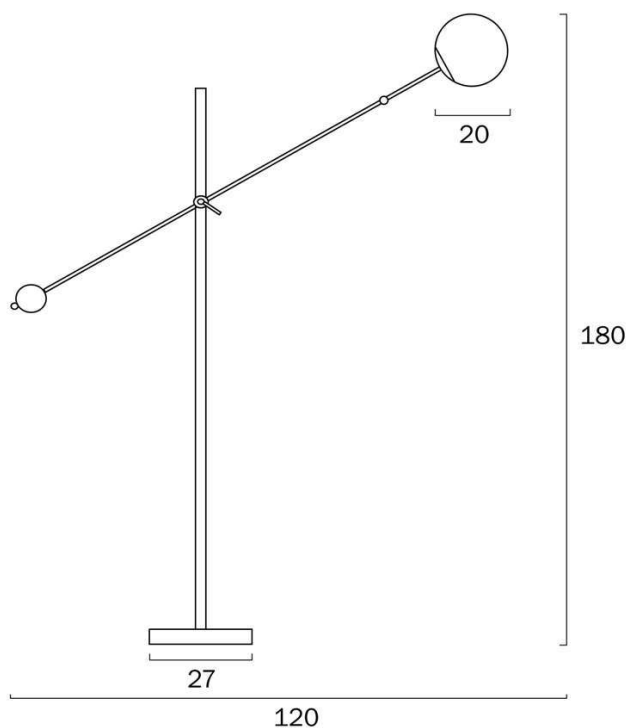

Specification

Voltage Input	240V
Wattage (max)	25
Globe Type	E27
Globe / Light Source qty	1
Globe / Light Source included	No
Dimmable	Globe Dependant
Electrical Protection	CLASS II - DOUBLE INSULATED, EARTH NOT REQUIRED
IP rating	IP20
Lead and Plug	Yes
Approvals	RCM
Assembly Required	Yes
Box Contents	Instruction
Care Instructions	Do not use strong liquid cleaners,Wipe clean with a dry cloth
Replacement Warranty	*3 Years

Barcode

GTIN 9329501061213

Image -dimensions

Note: Dimensions are only a guide and may vary due to manufacturing variations.