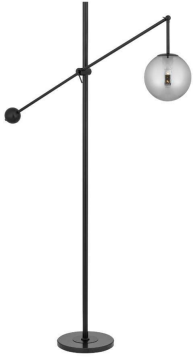

Last modification

2023-02-01

KEMI FL-BKSM
9329501061213

The Kemi floor lamp's sleek and simple design make it a perfect fit for any decor, and its vintage mid-century style adds a touch of charm to any space. The metal ware is simple and angled, and is paired with a marble base for a chic and sophisticated touch. The Kemi comes in two finishes, including antique gold and satin black, so you can choose the one that best fits your decor. The mouth blown shade adds a unique touch to the lamp and diffuses the light to create a warm and inviting atmosphere.

Overview

Family name	Kemi
Categories	Floor Lamps
This item includes	Glass
Switch	Foot Switch
Usage	Indoor Lighting
ERAC Product Registration	SAA-210304-EA

Color / Material

Fixture Color	White,Smoke,Black Marble
Fixture Material	Marble,Glass,Metal
Shade Material	Glass
Base Color	Black Marble
Base Material	Marble,Iron
Glass Color	Smoke
Cable Color	Black
Cable Material	PVC

Barcode

GTIN 9329501061213

Image -dimensions

Note: Dimensions are only a guide and may vary due to manufacturing variations.

Last modification

2023-02-01

KEMI FL-GDOP 9329501061220

The Kemi floor lamp's sleek and simple design make it a perfect fit for any decor, and its vintage mid-century style adds a touch of charm to any space. The metal ware is simple and angled, and is paired with a marble base for a chic and sophisticated touch. The Kemi comes in two finishes, including antique gold and satin black, so you can choose the one that best fits your decor. The mouth blown shade adds a unique touch to the lamp and diffuses the light to create a warm and inviting atmosphere.