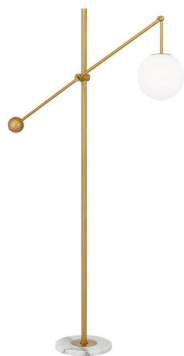

Last modification

2023-02-01

KEMI FL-BKSM
9329501061213

The Kemi floor lamp's sleek and simple design make it a perfect fit for any decor, and its vintage mid-century style adds a touch of charm to any space. The metal ware is simple and angled, and is paired with a marble base for a chic and sophisticated touch. The Kemi comes in two finishes, including antique gold and satin black, so you can choose the one that best fits your decor. The mouth blown shade adds a unique touch to the lamp and diffuses the light to create a warm and inviting atmosphere.

Overview

Family name	Kemi
Categories	Floor Lamps
This item includes	Glass
Switch	Foot Switch
Usage	Indoor Lighting
ERAC Product Registration	SAA-210304-EA

Color / Material

Fixture Color	White,Smoke,Black Marble
Fixture Material	Marble,Glass,Metal
Shade Material	Glass
Base Color	Black Marble
Base Material	Marble,Iron
Glass Color	Smoke
Cable Color	Black
Cable Material	PVC

Barcode

GTIN 9329501061213

Image -dimensions

Note: Dimensions are only a guide and may vary due to manufacturing variations.

Last modification

2023-02-01

KEMI FL-GDOP 9329501061220

The Kemi floor lamp's sleek and simple design make it a perfect fit for any decor, and its vintage mid-century style adds a touch of charm to any space. The metal ware is simple and angled, and is paired with a marble base for a chic and sophisticated touch. The Kemi comes in two finishes, including antique gold and satin black, so you can choose the one that best fits your decor. The mouth blown shade adds a unique touch to the lamp and diffuses the light to create a warm and inviting atmosphere.