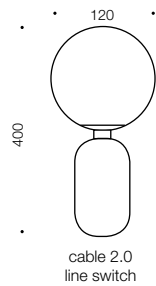

Kade

Specifications

Type	Table Lamp
Light Source	60w E14max
Globe	Not included
Warranty	1 year*

Colours

Antique gold/
opal matt

Black/smoke

Measurements

Codes