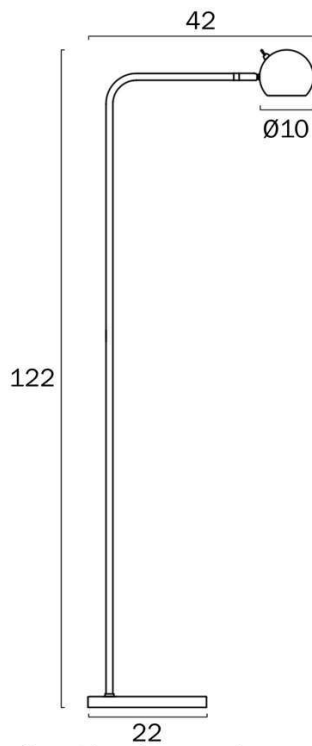

Electrical Protection	CLASS II - DOUBLE INSULATED, EARTH NOT REQUIRED
IP rating	IP20
Lead and Plug	Yes
Approvals	RCM
Care Instructions	Do not use strong liquid cleaners, Wipe clean with a dry cloth
Replacement Warranty	*3 Years

Barcode

GTIN 9329501068380

Image -dimensions

Note: Dimensions are only a guide and may vary due to manufacturing variations.