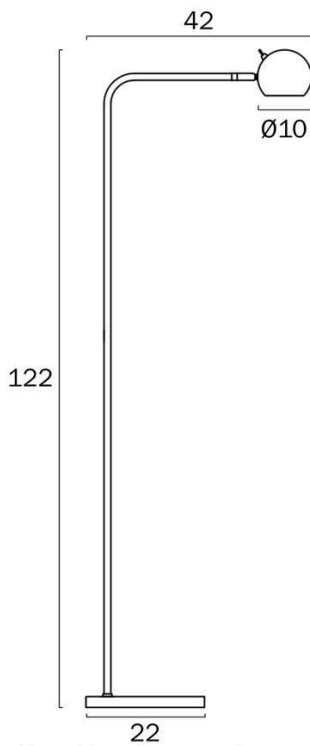

Size

Fixture Length (cm)	22.0
Fixture Width (cm)	42.0
Fixture Height (cm)	122.0
Base Diameter (cm)	22.0
Shade Diameter (cm)	10.0
Cable Length (cm)	200 (50+Inline Switch+150)

Specification

Voltage Input	240V
Total Wattage (max)	9
Globe Type	GU10
Globe / Light Source qty	1
Globe / Light Source included	No
Dimmable	Globe Dependant

Barcode

GTIN 9329501068397

Image -dimensions

Note: Dimensions are only a guide and may vary due to manufacturing variations.