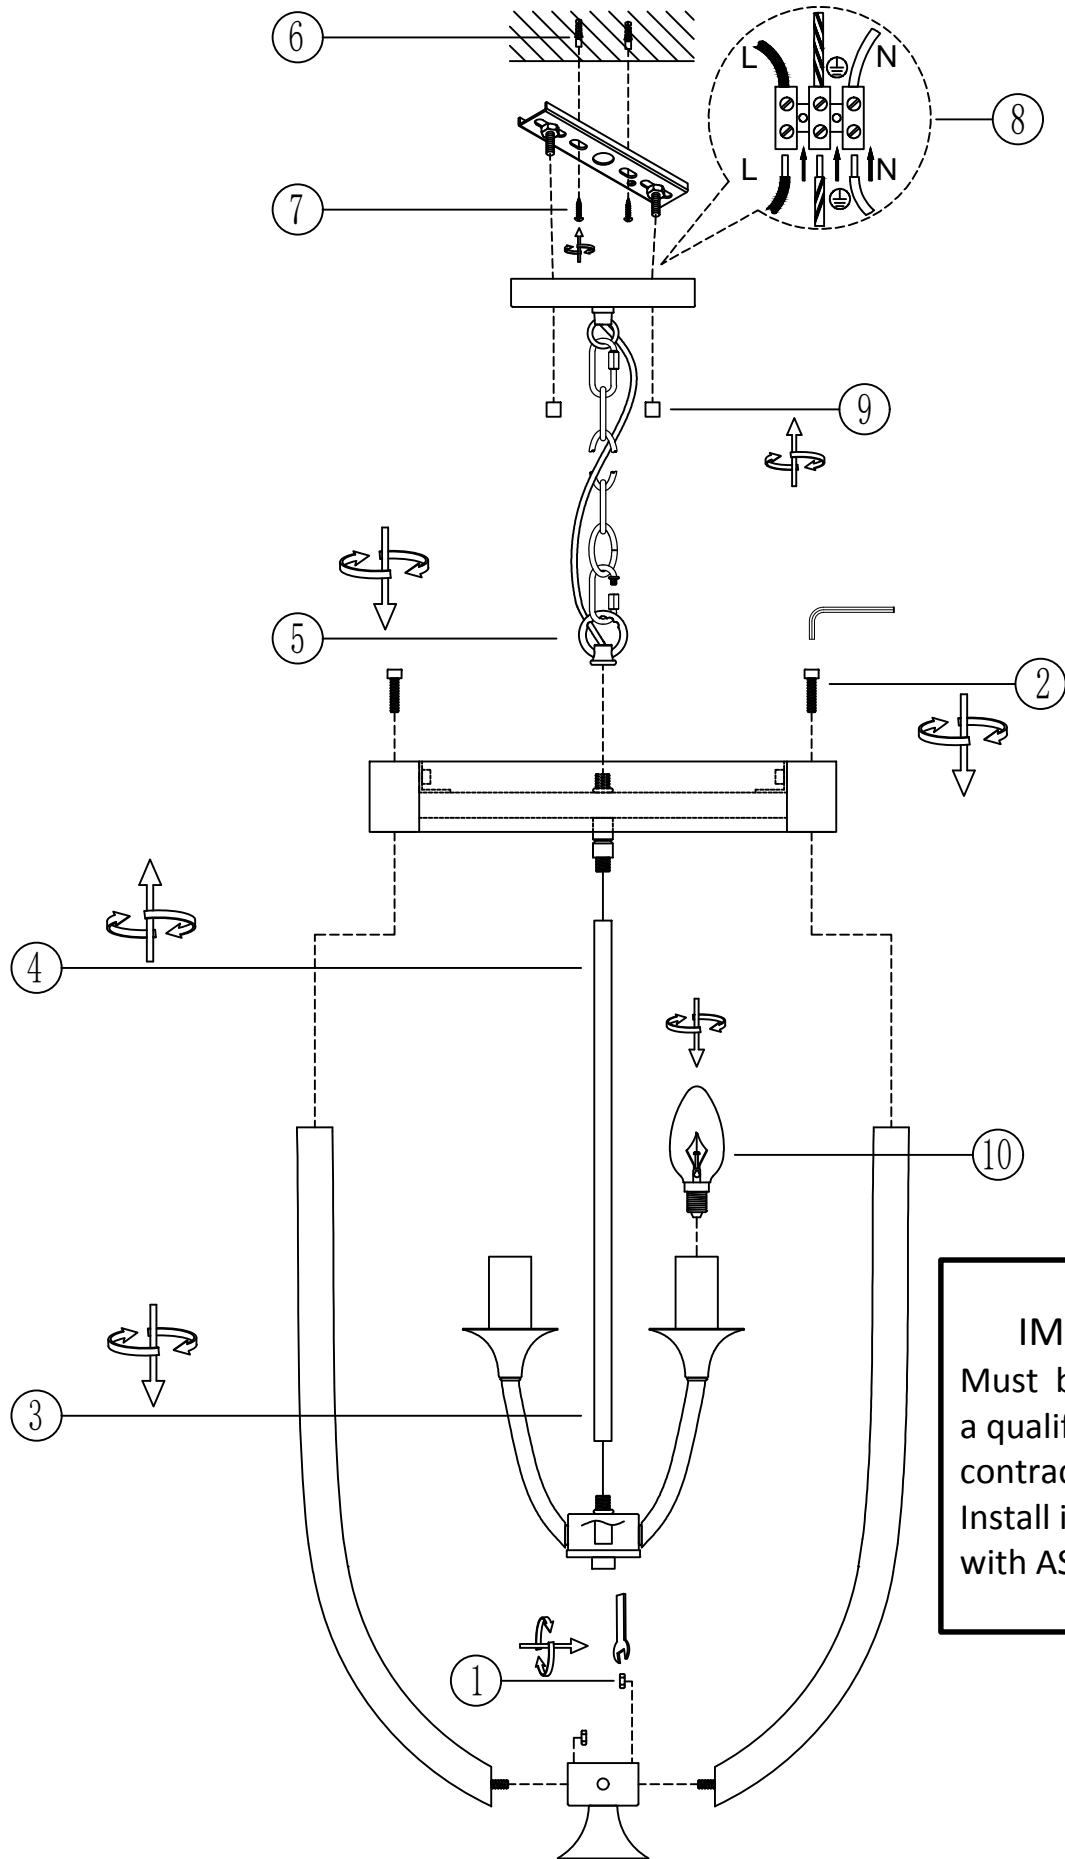

# ITEMNO.:HOSLEY PE4

**IMPORTANT**  
Must be installed by  
a qualified electrical  
contractor.  
Install in accordance  
with AS/NZS3000

**Telbix.**

240V ~ 50Hz E14Max.25Wx4

NOTE: GLOBE NOT INCLUDED

Disclaimer:  
/ Tools not included  
Shade ring attached on lamp holder  
Globe(s) not included