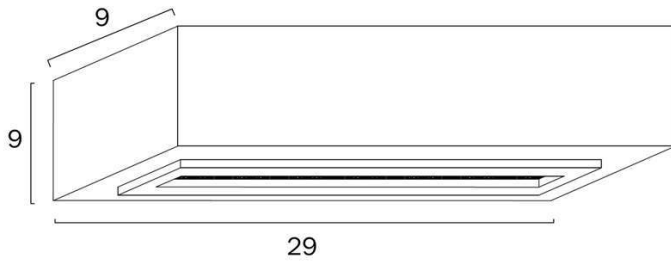

Last modification

2024-02-15

GRIMES WB-WH

9329501068779

Overview

Family name	Grimes
Categories	Wall Lights
Mounting	Surface
Usage	Indoor Lighting

Color / Material

Fixture Color	White
Fixture Finish	Sand
Fixture Material	Gypsum

Size

Fixture Length (cm)	29.0
Fixture Height (cm)	9.0
Fixture Projection (cm)	9.0

Specification

Voltage Input	240V
Total Wattage (max)	9
Globe Type	G9
Globe / Light Source qty	2
Globe / Light Source included	No
Dimmable	Globe Dependant
Electrical Protection	CLASS I - HIGH VOLTAGE, EARTH REQUIRED
IP rating	IP20
Lead and Plug	No
Approvals	RCM
Assembly Required	No
Installation Required	Yes (by Licensed Electrician only)
Care Instructions	Do not use strong liquid cleaners, Wipe clean with a dry cloth
Replacement Warranty	*3 Years

Barcode

GTIN 9329501068779

Image -dimensions

Note: Dimensions are only a guide and may vary due to manufacturing variations.