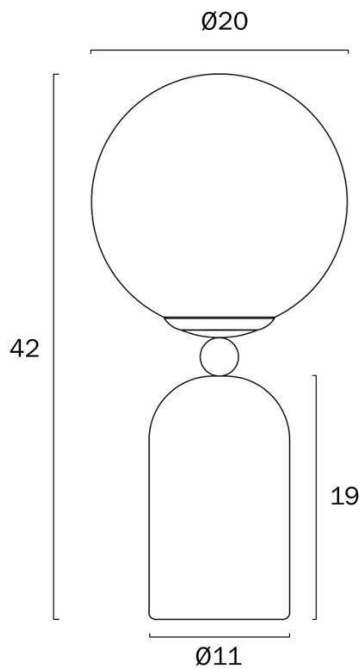

Electrical Protection	CLASS II - DOUBLE INSULATED, EARTH NOT REQUIRED
IP rating	IP20
Lead and Plug	Yes
Approvals	RCM
Care Instructions	Do not use strong liquid cleaners, Wipe clean with a dry cloth
Replacement Warranty	*3 Years

Barcode

GTIN 9329501071007

Image -dimensions

Note: Dimensions are only a guide and may vary due to manufacturing variations.