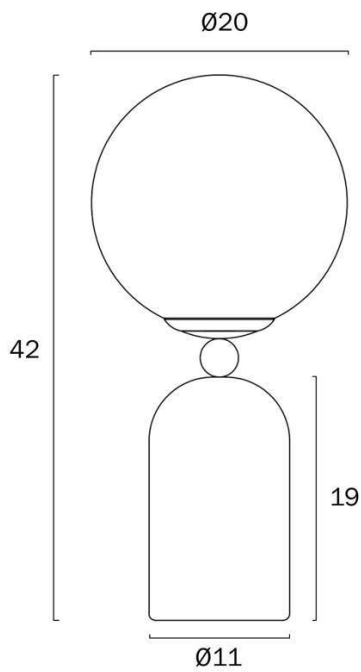

IP rating	IP20
Lead and Plug	Yes
Approvals	RCM
Care Instructions	Do not use strong liquid cleaners, Wipe clean with a dry cloth
Replacement Warranty	*3 Years

Barcode

GTIN 9329501071243

Image -dimensions

Note: Dimensions are only a guide and may vary due to manufacturing variations.