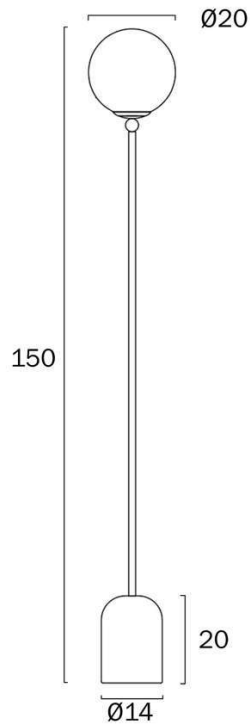

Electrical Protection	CLASS II - DOUBLE INSULATED, EARTH NOT REQUIRED
IP rating	IP20
Lead and Plug	Yes
Approvals	RCM
Installation Required	No
Care Instructions	Do not use strong liquid cleaners, Wipe clean with a dry cloth
Replacement Warranty	*3 Years

Barcode

GTIN 9329501071014

Image -dimensions

Note: Dimensions are only a guide and may vary due to manufacturing variations.