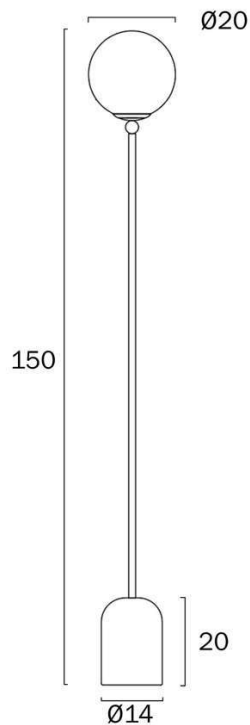

Size

Fixture Diameter (cm)	20.0
Fixture Height (cm)	150.0
Base Diameter (cm)	14.0
Base Height (cm)	20.0
Shade Diameter (cm)	20.0

Specification

Voltage Input	240V
Total Wattage (max)	25
Globe Type	E27
Globe / Light Source qty	1
Globe / Light Source included	No
Dimmable	Globe Dependant

Barcode

GTIN 9329501071250

Image -dimensions

Note: Dimensions are only a guide and may vary due to manufacturing variations.