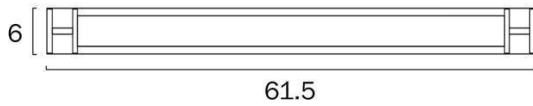

Electrical Protection	CLASS I - HIGH VOLTAGE, EARTH REQUIRED
IP rating	IP44
Lead and Plug	No
Approvals	RCM
Installation Required	Yes (by Licensed Electrician only)
Care Instructions	Do not use strong liquid cleaners, Wipe clean with a dry cloth
Replacement Warranty	*3 Years

Barcode

GTIN 9329501067246

Image -dimensions

Note: Dimensions are only a guide and may vary due to manufacturing variations.