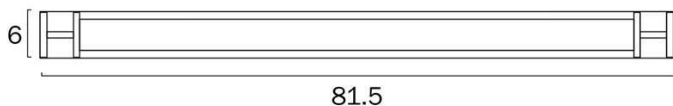

Electrical Protection	CLASS I - HIGH VOLTAGE, EARTH REQUIRED
IP rating	IP44
Lead and Plug	No
Approvals	RCM
Installation Required	Yes (by Licensed Electrician only)
Care Instructions	Do not use strong liquid cleaners, Wipe clean with a dry cloth
Replacement Warranty	*3 Years

Barcode

GTIN 9329501067253

Image -dimensions

Note: Dimensions are only a guide and may vary due to manufacturing variations.