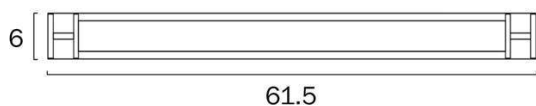

Electrical Protection	CLASS I - HIGH VOLTAGE, EARTH REQUIRED
IP rating	IP44
Lead and Plug	No
Approvals	RCM
Installation Required	Yes (by Licensed Electrician only)
Care Instructions	Do not use strong liquid cleaners, Wipe clean with a dry cloth
Replacement Warranty	*3 Years

Barcode

GTIN 9329501067253

Image -dimensions

Note: Dimensions are only a guide and may vary due to manufacturing variations.