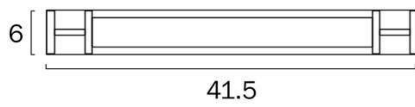

Electrical Protection	CLASS I - HIGH VOLTAGE, EARTH REQUIRED
IP rating	IP44
Lead and Plug	No
Approvals	RCM
Installation Required	Yes (by Licensed Electrician only)
Care Instructions	Do not use strong liquid cleaners, Wipe clean with a dry cloth
Replacement Warranty	*3 Years

Barcode

GTIN 9329501067246

Image -dimensions

Note: Dimensions are only a guide and may vary due to manufacturing variations.