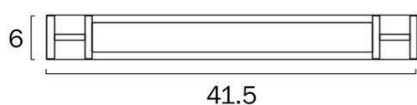

Electrical Protection	CLASS I - HIGH VOLTAGE, EARTH REQUIRED
IP rating	IP44
Lead and Plug	No
Approvals	RCM
Installation Required	Yes (by Licensed Electrician only)
Care Instructions	Do not use strong liquid cleaners, Wipe clean with a dry cloth
Replacement Warranty	*3 Years

Barcode

GTIN 9329501067253

Image -dimensions

Note: Dimensions are only a guide and may vary due to manufacturing variations.