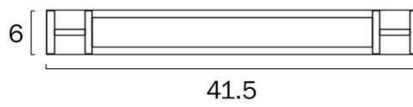

Electrical Protection	CLASS I - HIGH VOLTAGE, EARTH REQUIRED
IP rating	IP44
Lead and Plug	No
Approvals	RCM
Installation Required	Yes (by Licensed Electrician only)
Care Instructions	Do not use strong liquid cleaners, Wipe clean with a dry cloth
Replacement Warranty	*3 Years

Barcode

GTIN 9329501067239

Image -dimensions

Note: Dimensions are only a guide and may vary due to manufacturing variations.