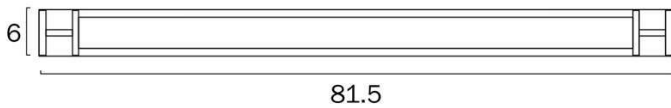

Electrical Protection	CLASS I - HIGH VOLTAGE, EARTH REQUIRED
IP rating	IP44
Lead and Plug	No
Approvals	RCM
Installation Required	Yes (by Licensed Electrician only)
Care Instructions	Do not use strong liquid cleaners, Wipe clean with a dry cloth
Replacement Warranty	*3 Years

Barcode

GTIN 9329501067246

Image -dimensions

Note: Dimensions are only a guide and may vary due to manufacturing variations.