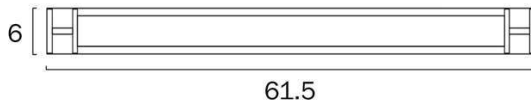

Electrical Protection	CLASS I - HIGH VOLTAGE, EARTH REQUIRED
IP rating	IP44
Lead and Plug	No
Approvals	RCM
Installation Required	Yes (by Licensed Electrician only)
Care Instructions	Do not use strong liquid cleaners, Wipe clean with a dry cloth
Replacement Warranty	*3 Years

Barcode

GTIN 9329501067239

Image -dimensions

Note: Dimensions are only a guide and may vary due to manufacturing variations.