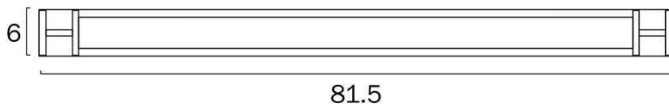

Electrical Protection	CLASS I - HIGH VOLTAGE, EARTH REQUIRED
IP rating	IP44
Lead and Plug	No
Approvals	RCM
Installation Required	Yes (by Licensed Electrician only)
Care Instructions	Do not use strong liquid cleaners, Wipe clean with a dry cloth
Replacement Warranty	*3 Years

Barcode

GTIN 9329501067239

Image -dimensions

Note: Dimensions are only a guide and may vary due to manufacturing variations.