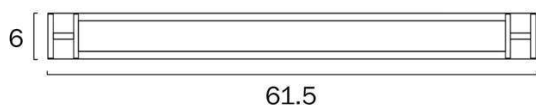

Electrical Protection	CLASS I - HIGH VOLTAGE, EARTH REQUIRED
IP rating	IP44
Lead and Plug	No
Approvals	RCM
Installation Required	Yes (by Licensed Electrician only)
Care Instructions	Do not use strong liquid cleaners, Wipe clean with a dry cloth
Replacement Warranty	*3 Years

Barcode

GTIN 9329501067208

Image -dimensions

Note: Dimensions are only a guide and may vary due to manufacturing variations.