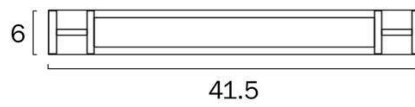

Electrical Protection	CLASS I - HIGH VOLTAGE, EARTH REQUIRED
IP rating	IP44
Lead and Plug	No
Approvals	RCM
Installation Required	Yes (by Licensed Electrician only)
Care Instructions	Do not use strong liquid cleaners, Wipe clean with a dry cloth
Replacement Warranty	*3 Years

Barcode

GTIN 9329501067222

Image -dimensions

Note: Dimensions are only a guide and may vary due to manufacturing variations.