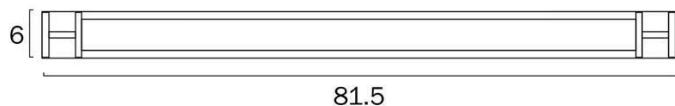

Electrical Protection	CLASS I - HIGH VOLTAGE, EARTH REQUIRED
IP rating	IP44
Lead and Plug	No
Approvals	RCM
Installation Required	Yes (by Licensed Electrician only)
Care Instructions	Do not use strong liquid cleaners, Wipe clean with a dry cloth
Replacement Warranty	*3 Years

Barcode

GTIN 9329501067208

Image -dimensions

Note: Dimensions are only a guide and may vary due to manufacturing variations.