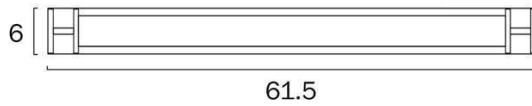

Electrical Protection	CLASS I - HIGH VOLTAGE, EARTH REQUIRED
IP rating	IP44
Lead and Plug	No
Approvals	RCM
Installation Required	Yes (by Licensed Electrician only)
Care Instructions	Do not use strong liquid cleaners, Wipe clean with a dry cloth
Replacement Warranty	*3 Years

Barcode

GTIN 9329501067222

Image -dimensions

Note: Dimensions are only a guide and may vary due to manufacturing variations.