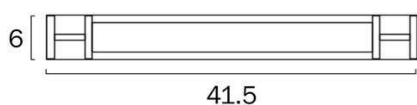

Electrical Protection	CLASS I - HIGH VOLTAGE, EARTH REQUIRED
IP rating	IP44
Lead and Plug	No
Approvals	RCM
Installation Required	Yes (by Licensed Electrician only)
Care Instructions	Do not use strong liquid cleaners, Wipe clean with a dry cloth
Replacement Warranty	*3 Years

Barcode

GTIN 9329501067208

Image -dimensions

Note: Dimensions are only a guide and may vary due to manufacturing variations.