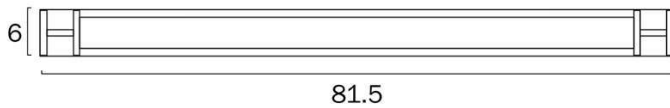

Electrical Protection	CLASS I - HIGH VOLTAGE, EARTH REQUIRED
IP rating	IP44
Lead and Plug	No
Approvals	RCM
Installation Required	Yes (by Licensed Electrician only)
Care Instructions	Do not use strong liquid cleaners, Wipe clean with a dry cloth
Replacement Warranty	*3 Years

Barcode

GTIN 9329501067222

Image -dimensions

Note: Dimensions are only a guide and may vary due to manufacturing variations.