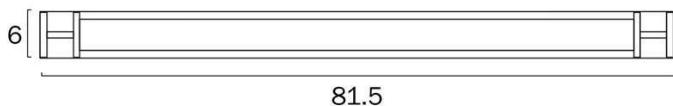

Electrical Protection	CLASS I - HIGH VOLTAGE, EARTH REQUIRED
IP rating	IP44
Lead and Plug	No
Approvals	RCM
Installation Required	Yes (by Licensed Electrician only)
Care Instructions	Do not use strong liquid cleaners, Wipe clean with a dry cloth
Replacement Warranty	*3 Years

Barcode

GTIN 9329501067215

Image -dimensions

Note: Dimensions are only a guide and may vary due to manufacturing variations.