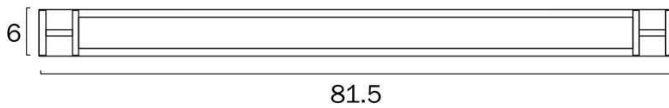

Electrical Protection	CLASS I - HIGH VOLTAGE, EARTH REQUIRED
IP rating	IP44
Lead and Plug	No
Approvals	RCM
Installation Required	Yes (by Licensed Electrician only)
Care Instructions	Do not use strong liquid cleaners, Wipe clean with a dry cloth
Replacement Warranty	*3 Years

Barcode

GTIN 9329501067192

Image -dimensions

Note: Dimensions are only a guide and may vary due to manufacturing variations.