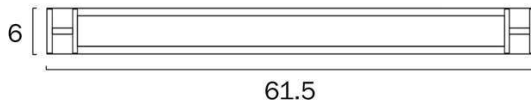

Electrical Protection	CLASS I - HIGH VOLTAGE, EARTH REQUIRED
IP rating	IP44
Lead and Plug	No
Approvals	RCM
Installation Required	Yes (by Licensed Electrician only)
Care Instructions	Do not use strong liquid cleaners, Wipe clean with a dry cloth
Replacement Warranty	*3 Years

Barcode

GTIN 9329501067192

Image -dimensions

Note: Dimensions are only a guide and may vary due to manufacturing variations.