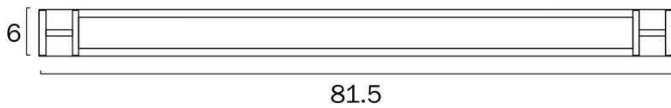

Electrical Protection	CLASS I - HIGH VOLTAGE, EARTH REQUIRED
IP rating	IP44
Lead and Plug	No
Approvals	RCM
Installation Required	Yes (by Licensed Electrician only)
Care Instructions	Do not use strong liquid cleaners, Wipe clean with a dry cloth
Replacement Warranty	*3 Years

Barcode

GTIN 9329501067178

Image -dimensions

Note: Dimensions are only a guide and may vary due to manufacturing variations.