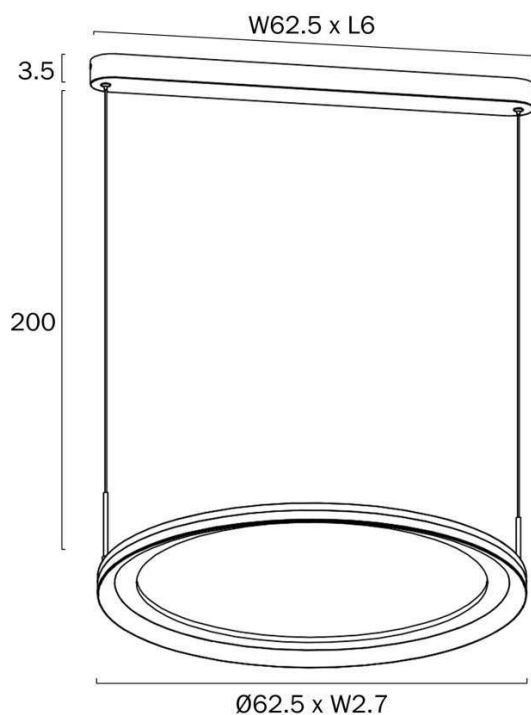

Color Kelvin	3000k
Dimmable	Yes - TRIAC
Electrical Protection	CLASS III - LOW VOLTAGE, <54v
IP rating	IP20
Lead and Plug	No
Approvals	RCM
Installation Required	Yes (by Licensed Electrician only)
Care Instructions	Do not use strong liquid cleaners, Wipe clean with a dry cloth
Replacement Warranty	*3 Years

Barcode

GTIN 9329501071434

Image -dimensions

Note: Dimensions are only a guide and may vary due to manufacturing variations.