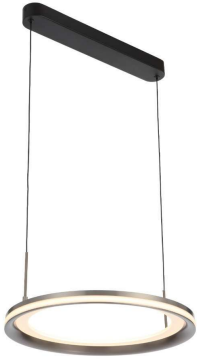

Last modification 2024-02-20

FULCRUM PE40-GY 9329501071427

The Fulcrum family of pendant and oyster fittings presents a sleek and contemporary design, featuring integrated LED technology for energy efficiency and optimal illumination. Available in various sizes, these fixtures offer versatility to suit different spaces and preferences, providing both functionality and aesthetic appeal in modern interior settings.

Overview

Family name	Fulcrum
Categories	Pendants
Mounting	Surface
Suspension Type	Cable
Usage	Indoor Lighting
ERAC Product Registration	SAA-231005-EA

Color / Material

Fixture Color	Pearl Grey
Fixture Finish	Satin
Fixture Material	Aluminium, PVC, Acrylic

Size

Fixture Diameter (cm)	40.0
Fixture Height (cm)	2.7
Canopy Length (cm)	6.0
Canopy Projection (cm)	3.5
Canopy Width (cm)	42.5
Suspension Length (cm)	200.0
Height Adjustable?	Yes

Specification

Total Wattage (max)	40
Globe Type	LED integrated SMD
Globe / Light Source included	Yes
Lumens	1710
Color Temperature	Warm White

Size

Fixture Diameter (cm)	62.5
Fixture Height (cm)	2.7
Canopy Length (cm)	6.0
Canopy Projection (cm)	3.5
Canopy Width (cm)	62.5
Suspension Length (cm)	200.0
Height Adjustable?	Yes

Specification

Total Wattage (max)	60
Globe Type	LED integrated SMD
Globe / Light Source included	Yes
Lumens	2570
Color Temperature	Warm White