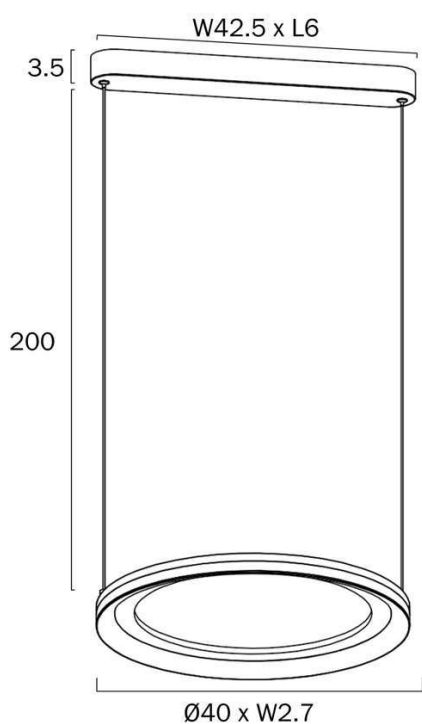

Color Kelvin	3000k
Dimmable	Yes - TRIAC
Electrical Protection	CLASS III - LOW VOLTAGE, <54v
IP rating	IP20
Lead and Plug	No
Approvals	RCM
Installation Required	Yes (by Licensed Electrician only)
Care Instructions	Do not use strong liquid cleaners, Wipe clean with a dry cloth
Replacement Warranty	*3 Years

Barcode

GTIN 9329501071427

Image -dimensions

Note: Dimensions are only a guide and may vary due to manufacturing variations.