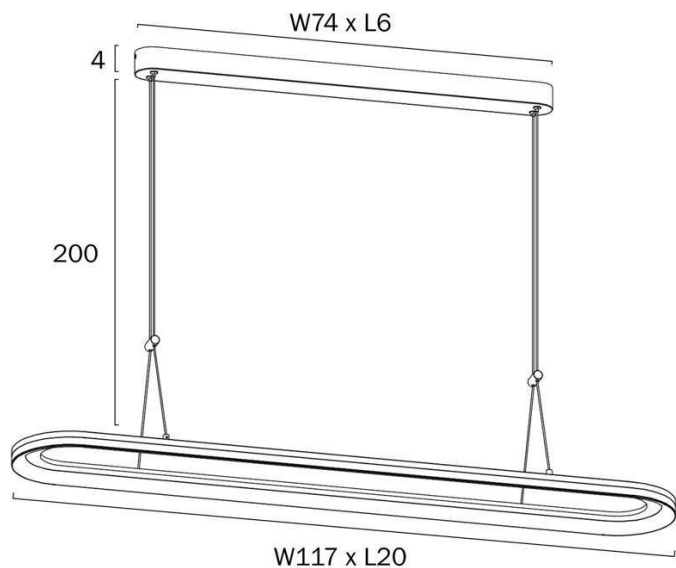

Color Temperature	Warm White
Color Kelvin	3000k
Dimmable	Yes - TRIAC
Electrical Protection	CLASS III - LOW VOLTAGE, <54v
IP rating	IP20
Lead and Plug	No
Approvals	RCM
Installation Required	Yes (by Licensed Electrician only)
Care Instructions	Do not use strong liquid cleaners, Wipe clean with a dry cloth
Replacement Warranty	*3 Years

Barcode

GTIN 9329501071458

Image -dimensions

Note: Dimensions are only a guide and may vary due to manufacturing variations.