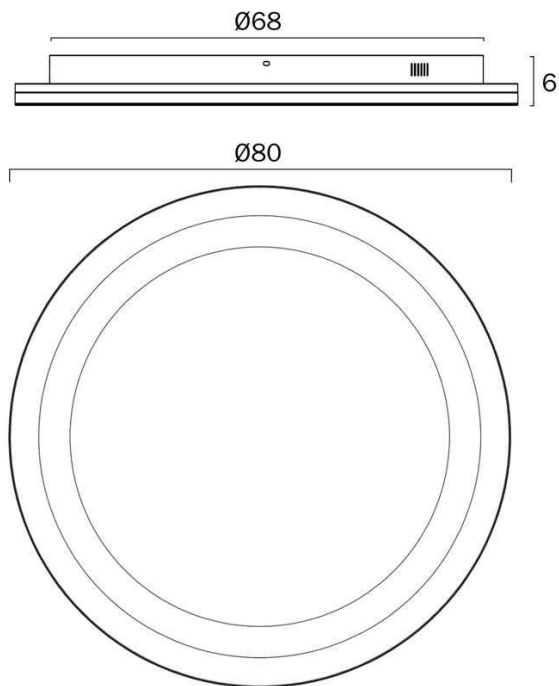

Approvals	RCM
Installation Required	Yes (by Licensed Electrician only)
Care Instructions	Do not use strong liquid cleaners, Wipe clean with a dry cloth
Replacement Warranty	*3 Years

Barcode

GTIN 9329501071410

Image -dimensions

Note: Dimensions are only a guide and may vary due to manufacturing variations.