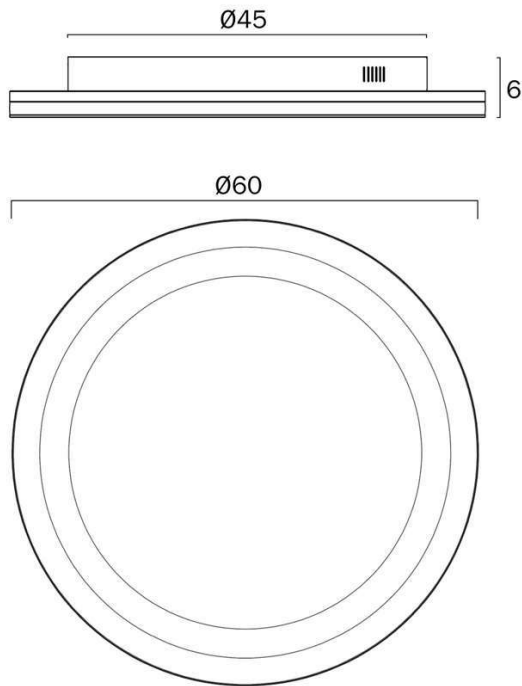

Approvals	RCM
Installation Required	Yes (by Licensed Electrician only)
Care Instructions	Do not use strong liquid cleaners, Wipe clean with a dry cloth
Replacement Warranty	*3 Years

Barcode

GTIN 9329501071403

Image -dimensions

Note: Dimensions are only a guide and may vary due to manufacturing variations.