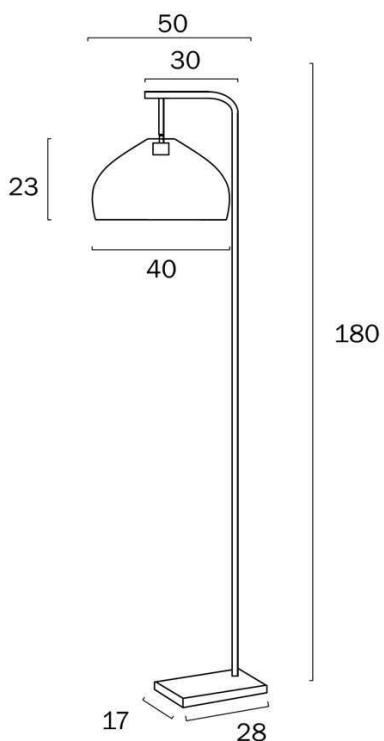

Size

Fixture Height (cm)	180.0
Base Length (cm)	30.0
Base Width (cm)	17.0
Base Height (cm)	180.0
Shade Diameter (cm)	40.0
Shade Height (cm)	23.0
Height Adjustable?	No
Cable Length (cm)	200 (50+Foot Switch+150)

Specification

Voltage Input	240V
Wattage (max)	25

All representations within this document are subject to copyright.ELECTRICAL INSTALLATIONS MUST BE PERFORMED BY A QUALIFIED ELECTRICAL CONTRACTOR AND INSTALLED IN ACCORDANCE WITH AS/NZS 3000.
NOTE : All images , descriptions and dimensions are indicative. Please check latest version of item detail on Telbix website prior to ordering or installation.

Globe Type	E27
Globe / Light Source qty	1
Globe / Light Source included	No
Electrical Protection	CLASS II - DOUBLE INSULATED, EARTH NOT REQUIRED
IP rating	IP20
Lead and Plug	Yes
Approvals	RCM
Assembly Required	Yes
Box Contents	Instruction
Installation Required	No
Care Instructions	Do not use strong liquid cleaners,Wipe clean with a dry cloth
Replacement Warranty	*3 Years

Barcode

GTIN 9329501065129

Image -dimensions

Note: Dimensions are only a guide and may vary due to manufacturing variations.