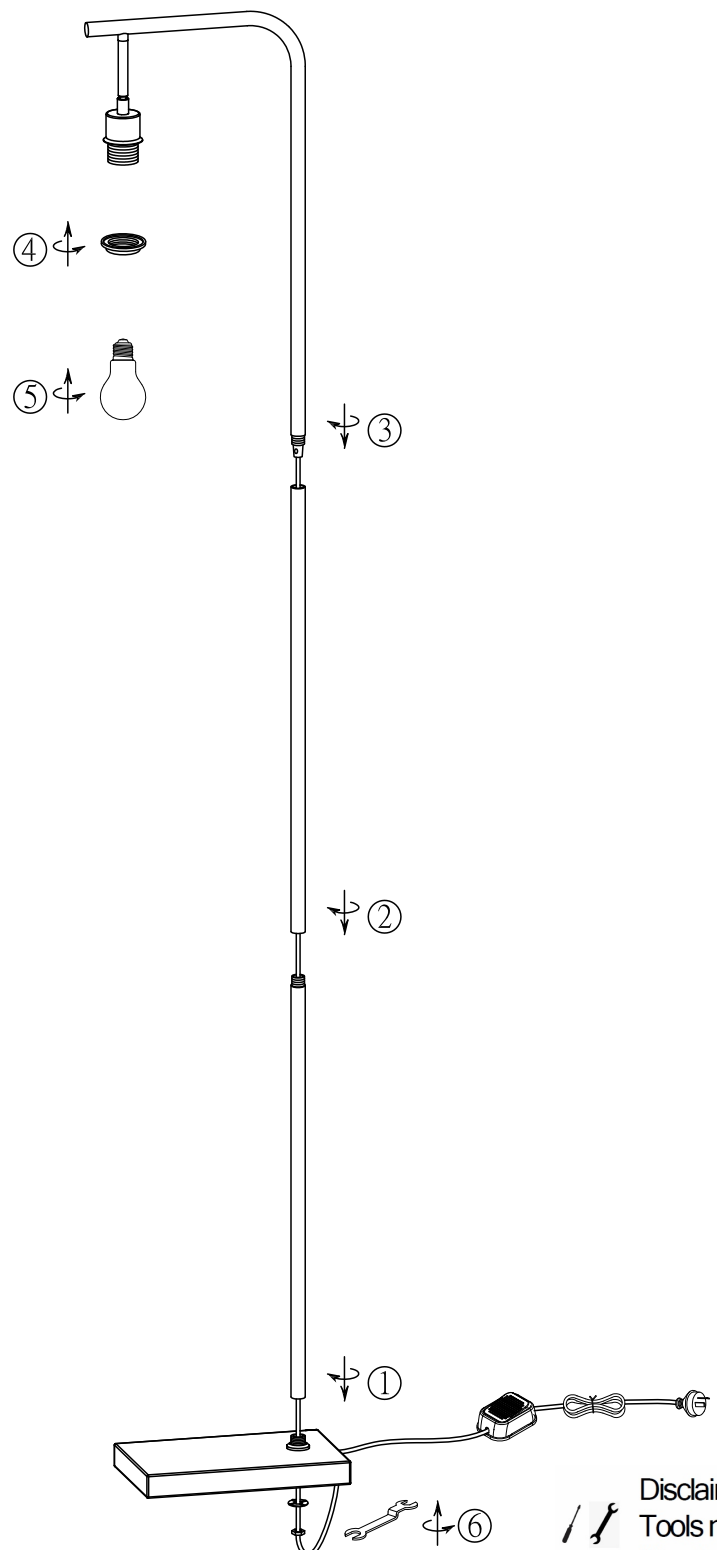

ITEMNO.: FL BASE 1800

Disclaimer:
Tools not included
Shade ring attached on lamp holder
Globe(s) not included

240V ~ 50Hz E27 Max.25W x1

NOTE: GLOBE NOT INCLUDED