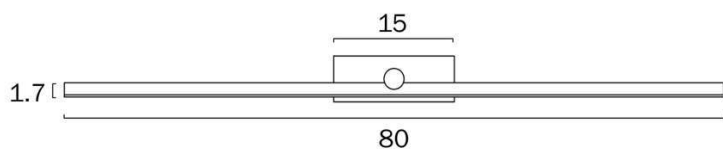

Color Temperature	Warm White; Natural White; Cool White
Color Kelvin	3 CCT (3000k - 4000k - 5000k)
Color Rendering	>83
Dimmable	No
Electrical Protection	CLASS I - HIGH VOLTAGE, EARTH REQUIRED
IP rating	IP44
Lead and Plug	No
Approvals	RCM
Installation Required	Yes (by Licensed Electrician only)
Care Instructions	Do not use strong liquid cleaners, Wipe clean with a dry cloth
Replacement Warranty	*3 Years

Barcode

GTIN 9329501067345

Image -dimensions

Note: Dimensions are only a guide and may vary due to manufacturing variations.