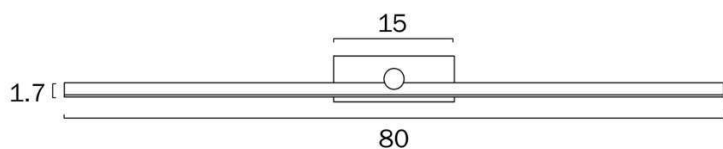

Color Temperature	Warm White; Natural White; Cool White
Color Kelvin	3 CCT (3000k - 4000k - 5000k)
Color Rendering	>83
Dimmable	No
Electrical Protection	CLASS I - HIGH VOLTAGE, EARTH REQUIRED
IP rating	IP44
Lead and Plug	No
Approvals	RCM
Installation Required	Yes (by Licensed Electrician only)
Care Instructions	Do not use strong liquid cleaners, Wipe clean with a dry cloth
Replacement Warranty	*3 Years

Barcode

GTIN 9329501067338

Image -dimensions

Note: Dimensions are only a guide and may vary due to manufacturing variations.