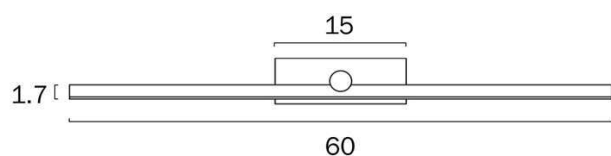

Color Temperature	Warm White; Natural White; Cool White
Color Kelvin	3 CCT (3000k - 4000k - 5000k)
Color Rendering	>83
Dimmable	No
Electrical Protection	CLASS I - HIGH VOLTAGE, EARTH REQUIRED
IP rating	IP44
Lead and Plug	No
Approvals	RCM
Installation Required	Yes (by Licensed Electrician only)
Care Instructions	Do not use strong liquid cleaners, Wipe clean with a dry cloth
Replacement Warranty	*3 Years

Barcode

GTIN 9329501067345

Image -dimensions

Note: Dimensions are only a guide and may vary due to manufacturing variations.