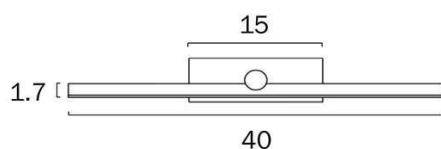

Color Temperature	Warm White; Natural White; Cool White
Color Kelvin	3 CCT (3000k - 4000k - 5000k)
Color Rendering	>83
Dimmable	No
Electrical Protection	CLASS I - HIGH VOLTAGE, EARTH REQUIRED
IP rating	IP44
Lead and Plug	No
Approvals	RCM
Installation Required	Yes (by Licensed Electrician only)
Care Instructions	Do not use strong liquid cleaners, Wipe clean with a dry cloth
Replacement Warranty	*3 Years

Barcode

GTIN 9329501067338

Image -dimensions

Note: Dimensions are only a guide and may vary due to manufacturing variations.