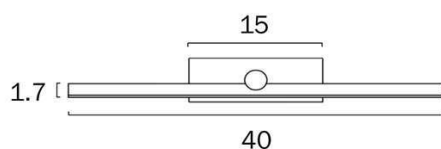

Color Temperature	Warm White; Natural White; Cool White
Color Kelvin	3 CCT (3000k - 4000k - 5000k)
Color Rendering	>83
Dimmable	No
Electrical Protection	CLASS I - HIGH VOLTAGE, EARTH REQUIRED
IP rating	IP44
Lead and Plug	No
Approvals	RCM
Installation Required	Yes (by Licensed Electrician only)
Care Instructions	Do not use strong liquid cleaners, Wipe clean with a dry cloth
Replacement Warranty	*3 Years

Barcode

GTIN 9329501067345

Image -dimensions

Note: Dimensions are only a guide and may vary due to manufacturing variations.