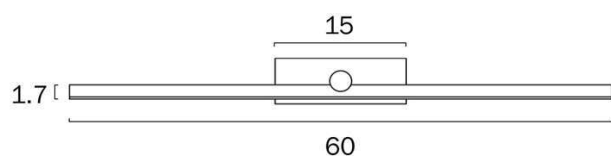

Color Temperature	Warm White; Natural White; Cool White
Color Kelvin	3 CCT (3000k - 4000k - 5000k)
Color Rendering	>83
Dimmable	No
Electrical Protection	CLASS I - HIGH VOLTAGE, EARTH REQUIRED
IP rating	IP44
Lead and Plug	No
Approvals	RCM
Installation Required	Yes (by Licensed Electrician only)
Care Instructions	Do not use strong liquid cleaners, Wipe clean with a dry cloth
Replacement Warranty	*3 Years

Barcode

GTIN 9329501067338

Image -dimensions

Note: Dimensions are only a guide and may vary due to manufacturing variations.