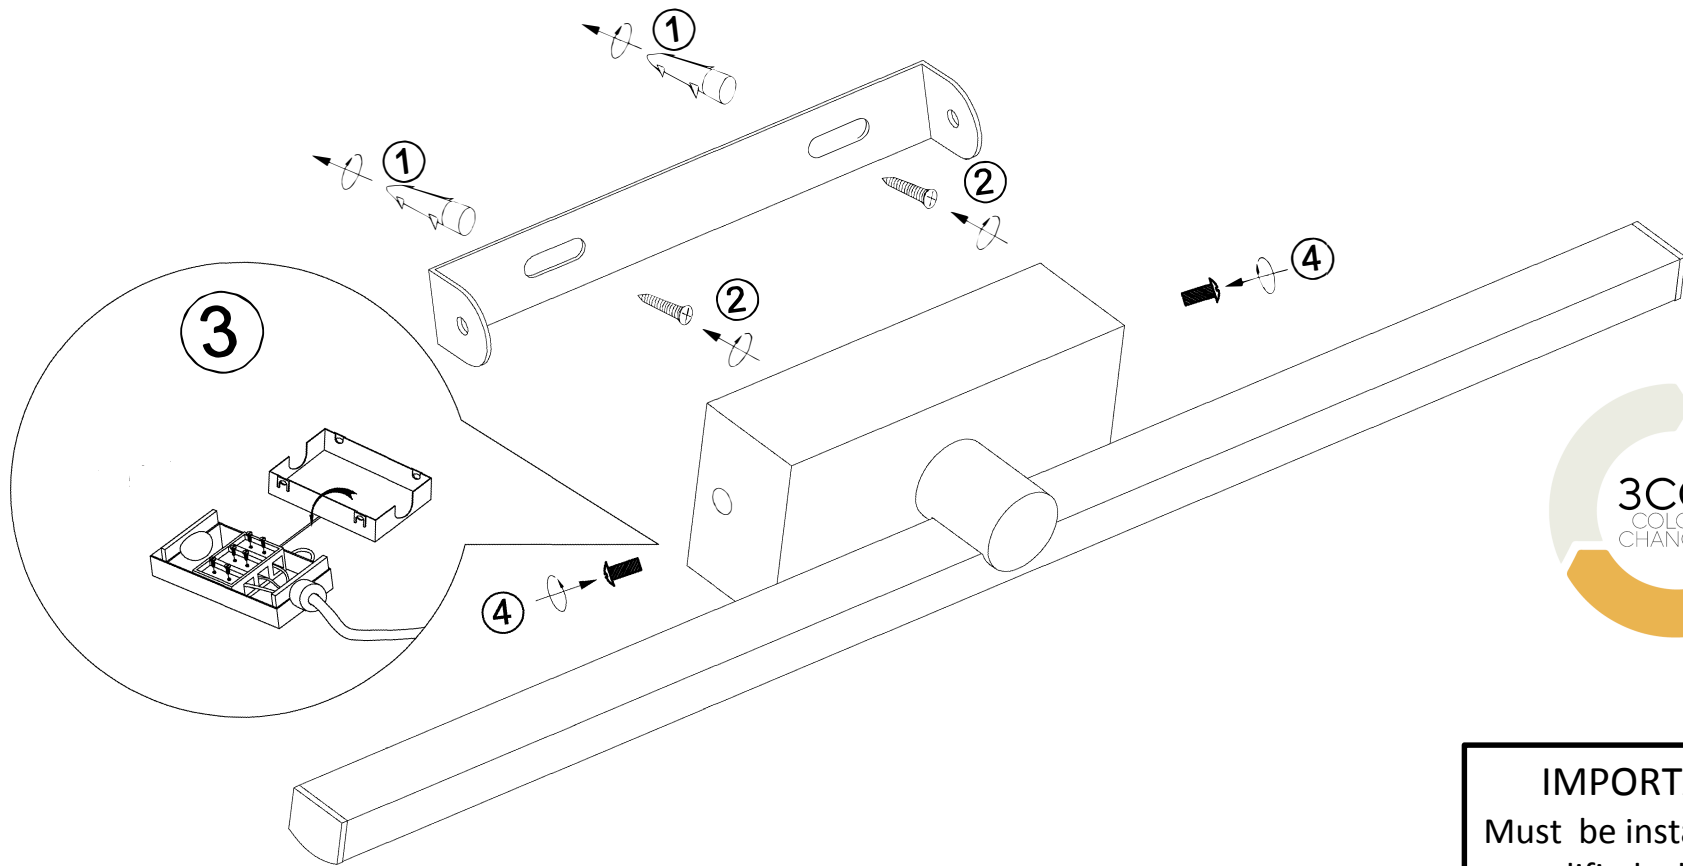

ITEM NO.: FOLEY WB80

240V ~ 50Hz LED 20W 3000K-4000K-5000K

IMPORTANT
Must be installed by
a qualified electrical
contractor.
Install in accordance
with AS/NSZ3000

Telbix.