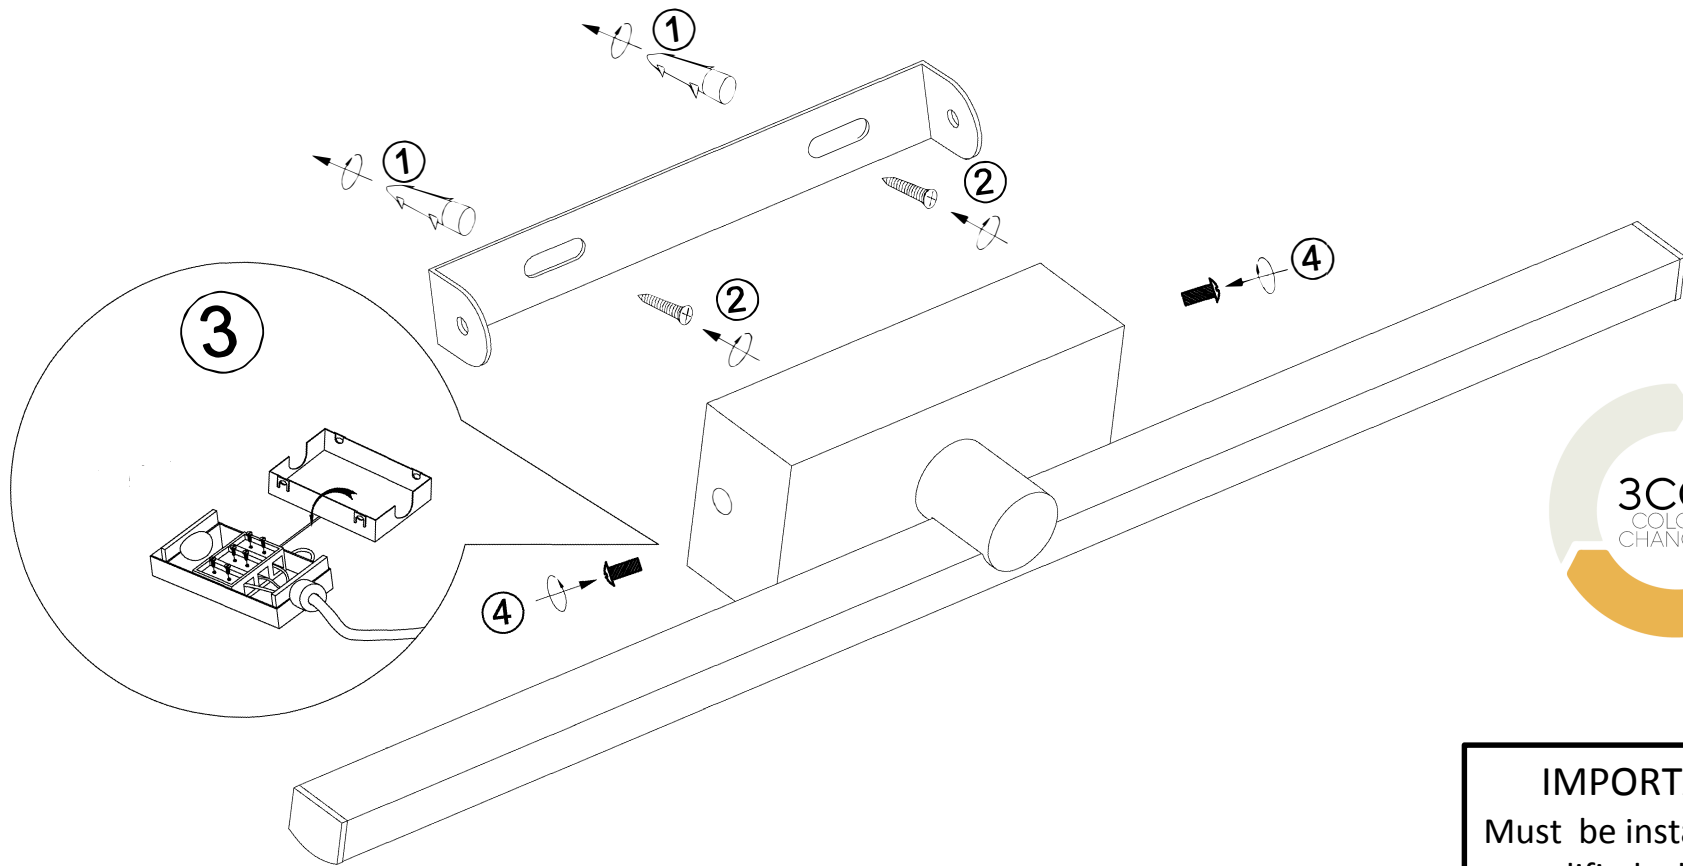

ITEM NO.:FOLEY WB60

240V ~ 50Hz LED 12W 3000K-4000K-5000K

IMPORTANT
Must be installed by
a qualified electrical
contractor.
Install in accordance
with AS/NSZ3000

Telbix.