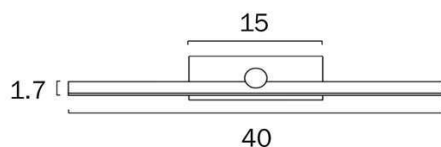

Color Temperature	Warm White; Natural White; Cool White
Color Kelvin	3 CCT (3000k - 4000k - 5000k)
Color Rendering	>83
Dimmable	No
Electrical Protection	CLASS I - HIGH VOLTAGE, EARTH REQUIRED
IP rating	IP44
Lead and Plug	No
Approvals	RCM
Installation Required	Yes (by Licensed Electrician only)
Care Instructions	Do not use strong liquid cleaners, Wipe clean with a dry cloth
Replacement Warranty	*3 Years

Barcode

GTIN 9329501067277

Image -dimensions

Note: Dimensions are only a guide and may vary due to manufacturing variations.