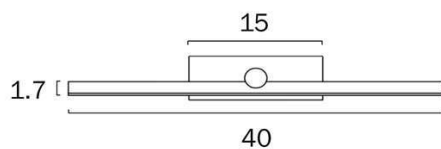

Color Kelvin	3 CCT (3000k - 4000k - 5000k)
Color Rendering	>83
Dimmable	No
Electrical Protection	CLASS I - HIGH VOLTAGE, EARTH REQUIRED
IP rating	IP44
Lead and Plug	No
Approvals	RCM
Installation Required	Yes (by Licensed Electrician only)
Care Instructions	Do not use strong liquid cleaners, Wipe clean with a dry cloth
Replacement Warranty	*3 Years

Barcode

GTIN 9329501067260

Image -dimensions

Note: Dimensions are only a guide and may vary due to manufacturing variations.