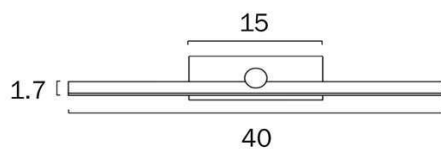

Color Kelvin	3 CCT (3000k - 4000k - 5000k)
Color Rendering	>83
Dimmable	No
Electrical Protection	CLASS I - HIGH VOLTAGE, EARTH REQUIRED
IP rating	IP44
Lead and Plug	No
Approvals	RCM
Installation Required	Yes (by Licensed Electrician only)
Care Instructions	Do not use strong liquid cleaners, Wipe clean with a dry cloth
Replacement Warranty	*3 Years

Barcode

GTIN 9329501067284

Image -dimensions

Note: Dimensions are only a guide and may vary due to manufacturing variations.