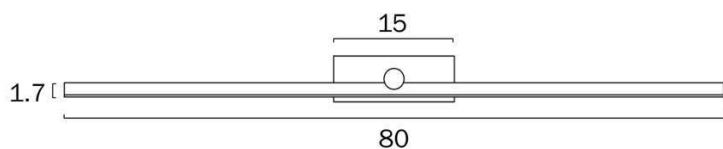

Color Kelvin	3 CCT (3000k - 4000k - 5000k)
Color Rendering	>83
Dimmable	No
Electrical Protection	CLASS I - HIGH VOLTAGE, EARTH REQUIRED
IP rating	IP44
Lead and Plug	No
Approvals	RCM
Installation Required	Yes (by Licensed Electrician only)
Care Instructions	Do not use strong liquid cleaners, Wipe clean with a dry cloth
Replacement Warranty	*3 Years

Barcode

GTIN 9329501067284

Image -dimensions

Note: Dimensions are only a guide and may vary due to manufacturing variations.