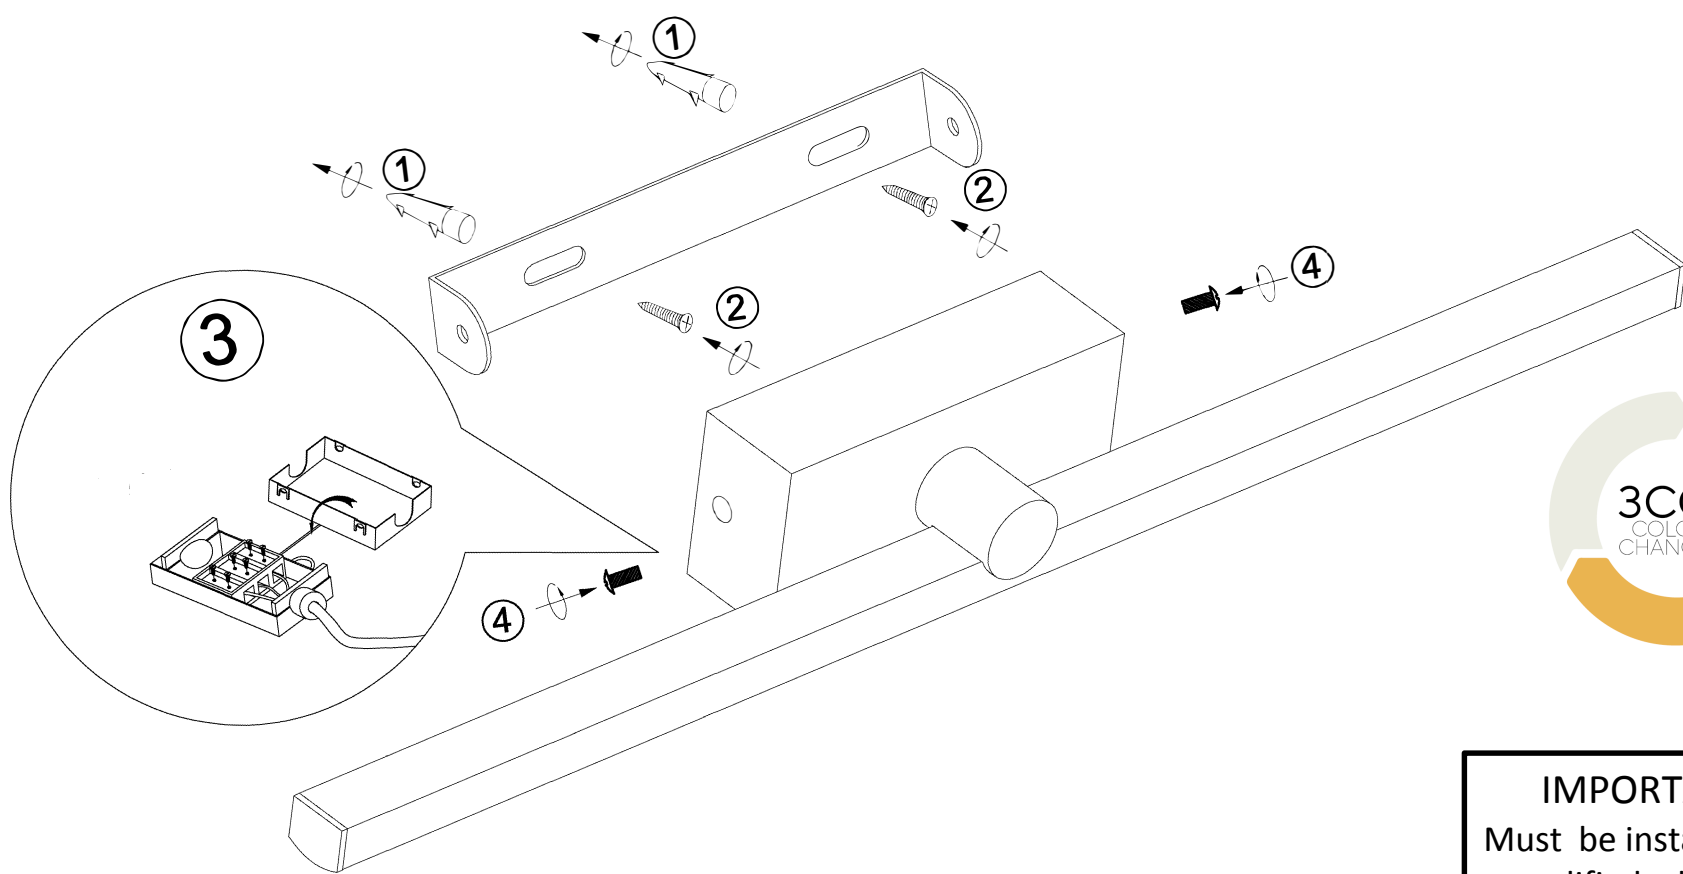

ITEM NO.:FOLEY WB40

240V ~ 50Hz LED 8W 3000K-4000K-5000K

IMPORTANT
Must be installed by a qualified electrical contractor.
Install in accordance with AS/NSZ3000